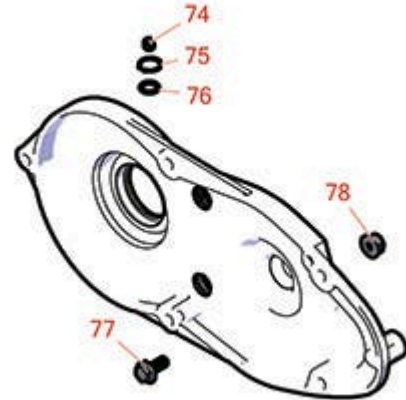

Replaces Toro Greensmaster 1600 Parts

Mower - Model 04056

Groomer Drive System - Model 04134

All original equipment manufacturers names and part numbers are used for identification purposes only, and we are in no way implying that our products are original equipment parts. Prices subject to change without notice.

Replaces Toro Greensmaster 1600 Parts

Mower - Model 04056

Groomer Drive System - Model 04134

Item No	R&R Part No.	OEM Part No.	Description	Qty Req	Order Quantity
70	R32152-2	32152-2, Jul-06	Nut-Lock, Cone	2	
71	R251-327	251-327	Bearing - Groomer Reel	4	
72	R121-4600	121-4600	Locknut - 3/8-16 Hx HD Jam Nylon Ins	1	
73	R700414	302-11, 302-19, 302-4, 32-8170	Zerk - Grease 1/4-28 45 Deg	1	
73	R302-5	21-6010, 302-11, 302-37, 302-47, 302-5, 302-57, 302-58, 302-6, 31-0300, 32-9660, 60-0800, 62-3880, 92-4181	Fitting - Grease	1	
74	R150690	108-0989	Screw - Set 1/4-20 x 1/4	1	
75	R458006	32151-61	Ring - Retaining	1	
76	R237-22	107-8844, 237-22, 237-78	O-Ring	1	
77	R3274-52	3274-24, 3274-52, 52-5890	Screw - Soc HD Cap Scr	2	
78	R119-4040	119-4040	Nut - 1/4-20 Fl Locknut	2	
79	R32121-15	21-7710, 32-8880, 32121-15	Pin - Roll 1/4 x 1-1/2	2	

Replaces Toro Greensmaster 1600 Parts

Mower - Model 04056

Groomer Drive System - Model 04134

Item No	R&R Part No.	OEM Part No.	Description	Qty Req	Order Quantity
80	R400260	01-178-0605, 18-4100, 19-8270, 323-3, 323-33, 323-34, 323-5	Bolt - Hex HD 3/8-16 x 7/8	2	
81	R3290-455	3290-455	Washer - Belleville	2	
82	R3296-49	3296-49	Locknut - 1 in 14	2	
83	R3296-4	3296-4, 3296-43, 65-9360	Locknut - ESNA 5/16-24	3	
83	R444754	01-189-0518, 3296-4	Locknut - 5/16-24 Center	3	
84	R3296-25	30-3380, 32127-21, 32127-31, 3290-160, 3290-33, 3296-13, 3296-25, 3296-45, 329645	Locknut - 1/2-13 Heavy ESNA	1	
85	R3254-8	3254-8	Washer - Lock 1/4 Int Star Z	2	