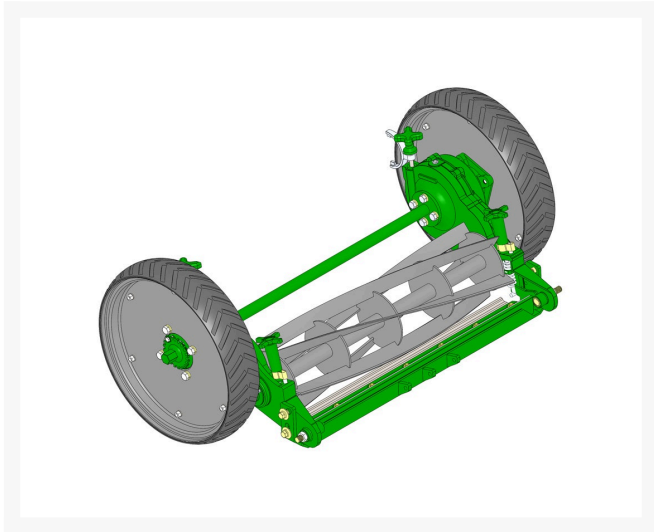

Complete Standard Cutting Unit

R82301

Details

R&R Standard Cut Unit, See Next Page for more information

R&R Cutting Unit Complete with R502673 5 Blade 10 in Dia.. Reel, R101250 Single Lip Bedknife & R70097B 20" Wheels

Specifications

Manufacturer

R&R Products

Fits Models

R&R Products Power Lift 5133GD

R&R Products Power Lift 7180GD

Complete Turf Equipment Ltd.

4331 Oil Heritage Road Petrolia, N0N 1R0
519-882-2008