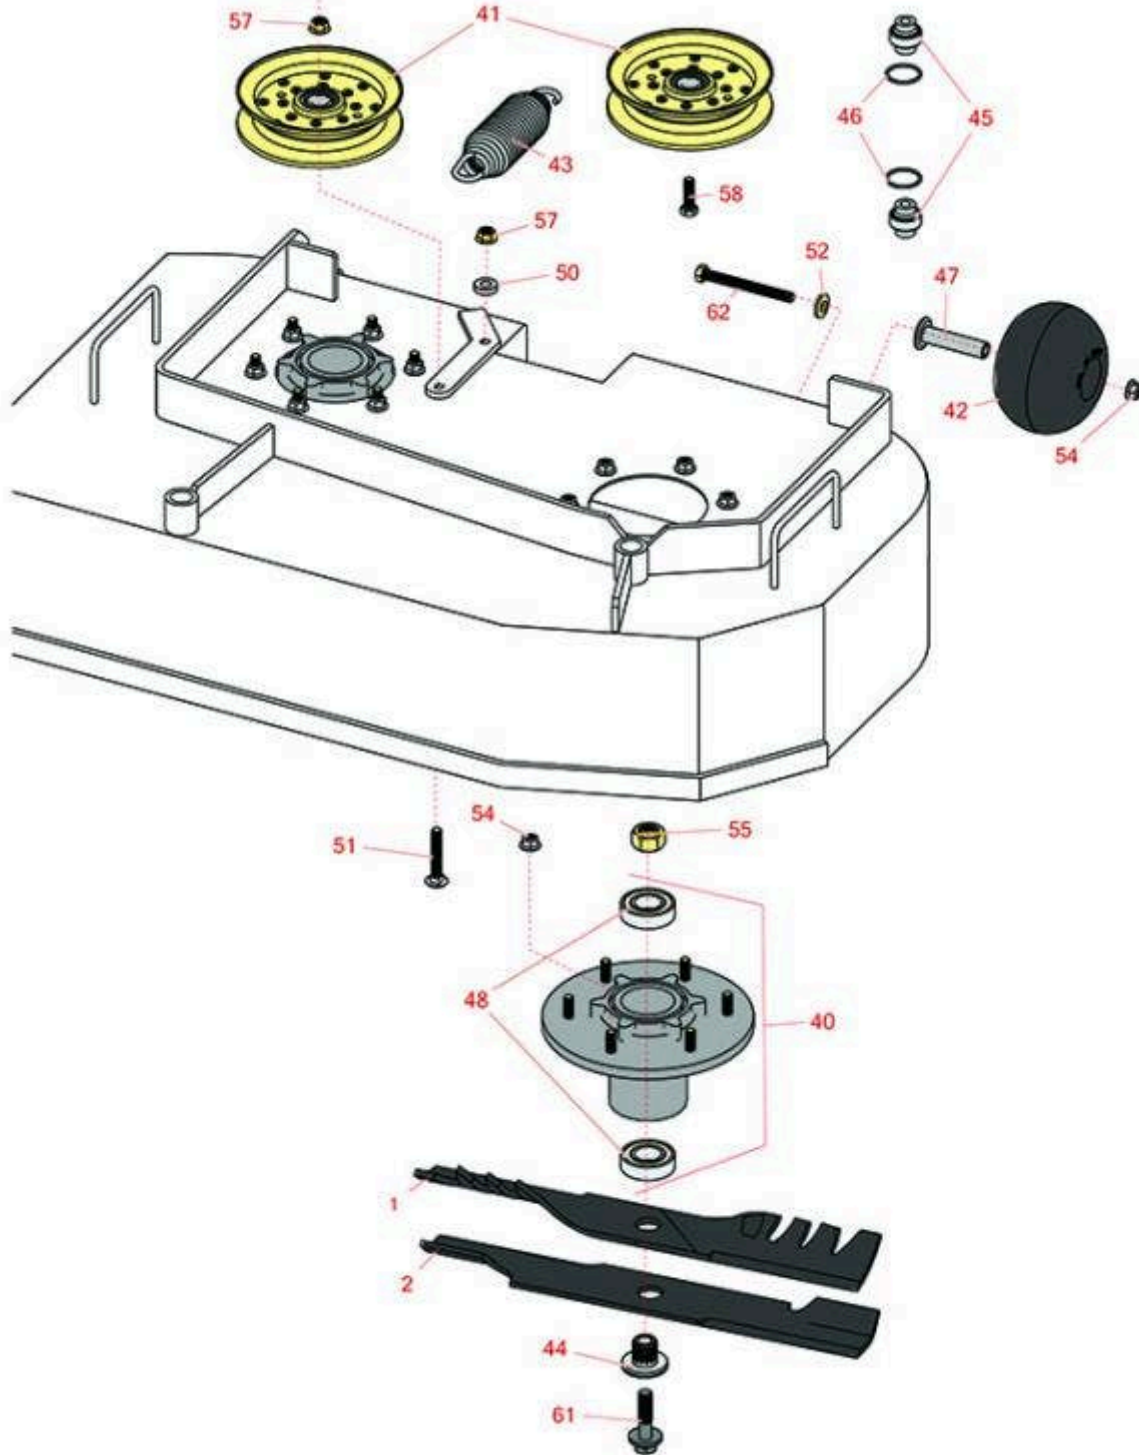

Replaces Exmark Turf Tracer S-Series

Parts

Walk Behind Mower - Model TTS600CKA363E0 with 36in Deck

36in Deck Parts

All original equipment manufacturers names and part numbers are used for identification purposes only, and we are in no way implying that our products are original equipment parts. Prices subject to change without notice.

Replaces Exmark Turf Tracer S-Series Parts

Walk Behind Mower - Model TTS600CKA363E0 with 36in
Deck
36in Deck Parts

Item No	R&R Part No.	OEM Part No.	Description	Qty Req	Order Quantity
Rotary Blades					
1	R116-5175	116-5175	Mower Blade - 18 in Mulching	2	
1	RRB4065-1803	116-5175, 116-5175-S	Mower Blade - Mulcher 18 x 2.5in x 15/16 Mt Hole	2	
2	RRB3065-1803	103-6402, 103-6402-S, 106-6402	Mower Blade - High-Lift 18 x 2.5in x 15/16 Mt Hole	2	
Other Parts Available					
40	R116-3344	116-3344	Spindle Housing Assy	2	
41	R126-9196	126-9196	Idler Pulley - Flat	2	
42	R103-8415	103-8415	Roller - Anti Scalp	1	
43	R116-6317	116-0133, 116-6317	Spring - Extension	1	
44	R103-3037	103-3037	Splined Bushing	2	
45	R103-3504	103-3504	Bearing - Spherical	2	
46	R106-7159	106-7159	O-Ring	2	
47	R116-8131	116-8131	Axle - Roller	1	
48	R116-0720	116-0720	Bearing - Ball - Special Triple Seal	4	
50	R5-0652	5-0652	Spacer	1	
51	R3231-7	3231-7	Bolt - Carriage 3/8-16 x 2-1/4	1	
52	R98-5975	98-5975	Washer - Belleville	1	
54	R104-8301	104-8301, 109-6658	Locknut - 3/8-16 Nylon Flanged	13	
55	R116-7306	116-7306	Hex Nut - 3/4-16 with Nyloc	2	

Replaces Exmark Turf Tracer S-Series Parts

*Walk Behind Mower - Model TTS600CKA363E0 with 36in
Deck
36in Deck Parts*

Item No	R&R Part No.	OEM Part No.	Description	Qty Req	Order Quantity
57	R32128-19	104-8301, 32128-19	Locknut - 3/8-16 Flanged Top Lock	2	
58	R400264	323-29, 323-7	Bolt - Hex HD 3/8-16 x 1-1/4	1	
61	R109-9220	109-9220	Bolt - Sems 1/2-20	2	
62	R116-9362	116-9362	Bolt - Hex HD 3/8-16 x 3 3/4 GR8 YZ	1	