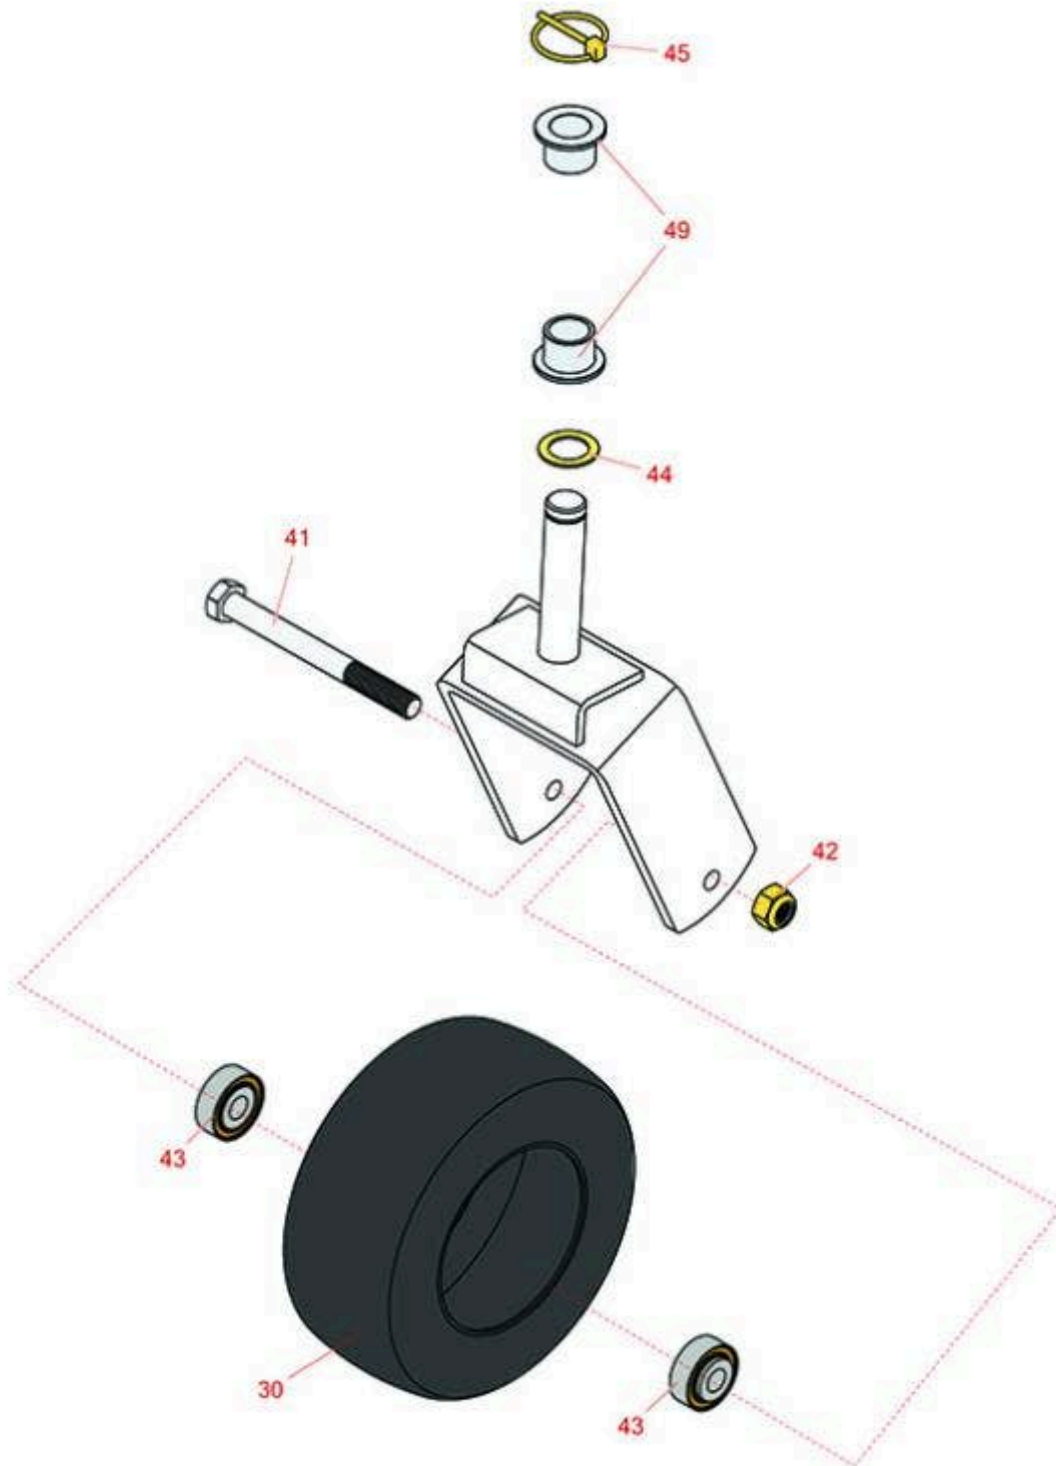

# Replaces John Deere 1420 Rotary Mower Parts

V-Flex 7-Iron Mower Deck - Model 9244  
Caster Wheel

All original equipment manufacturers names and part numbers are used for identification purposes only, and we are in no way implying that our products are original equipment parts. Prices subject to change without notice.

# Replaces John Deere 1420 Rotary Mower Parts

V-Flex 7-Iron Mower Deck - Model 9244  
Caster Wheel

Item No	R&R Part No.	OEM Part No.	Description	Qty Req	Order Quantity
<b>Tires</b>					
30	<b>RCT5120101</b>	TCU13109	Tire - 9x3.50-4 Nhs (4 Ply) Carlisle Smooth	4	
30	<b>RTK9354-4SM-I</b>	RTCUC13109	Tire - 9x350-4 (4 Ply) Kenda Smooth	4	
<b>Other Parts Available</b>					
41	<b>R19M7960</b>	19M7960	Bolt - Axle - M16 x 160	4	
42	<b>R14M7328</b>	14M7328	Locknut - 16mm x 2.0 ESNA	4	
43	<b>R108-9017</b>	AA21480	Bearing-Stainless	8	
44	<b>R24H1275</b>	24H1275, PT8902	Washer - Caster Fork	4	
45	<b>RM115827</b>	M115827	Pin - Quick Lock	4	
49	<b>RM83541</b>	M83541	Bushing - Flanged - 1 in ID	8	