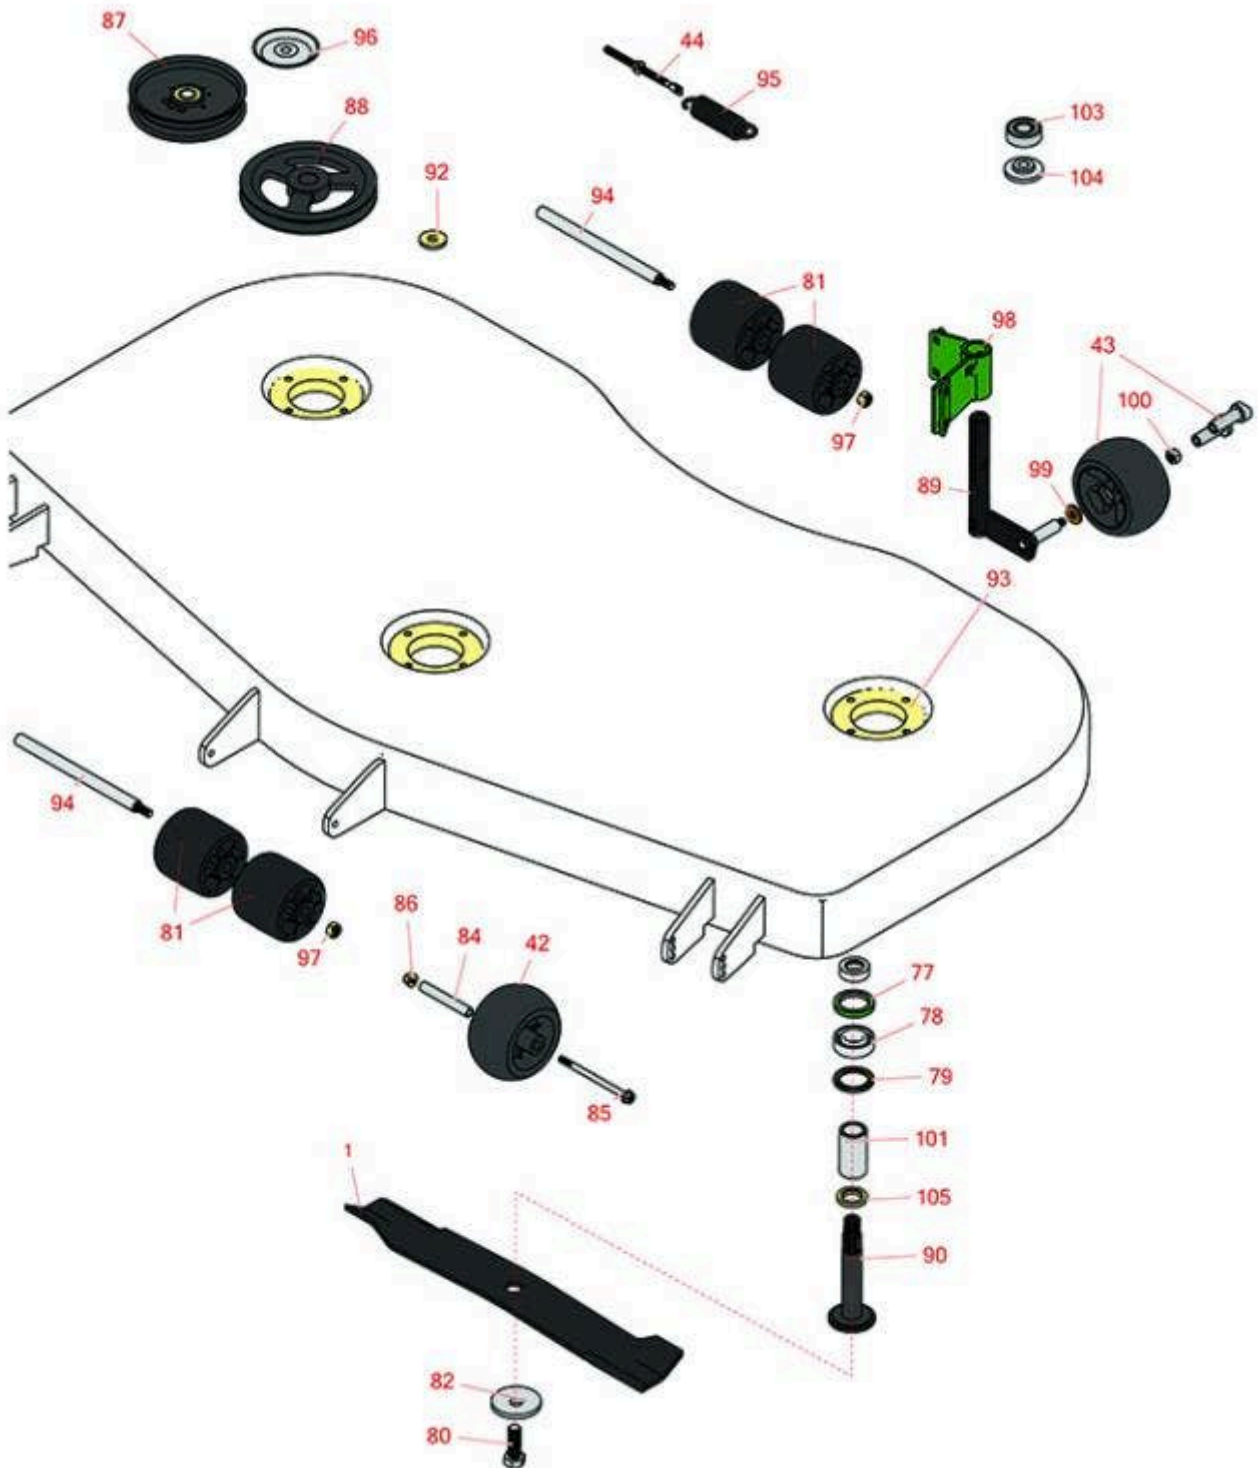

Replaces John Deere 1420 Rotary Mower Parts

62in & 72in Side & Rear Discharge Deck - Models 2814
60in Deck Parts

All original equipment manufacturers names and part numbers are used for identification purposes only, and we are in no way implying that our products are original equipment parts. Prices subject to change without notice.

Replaces John Deere 1420 Rotary Mower Parts

62in & 72in Side & Rear Discharge Deck - Models 2814
60in Deck Parts

Item No	R&R Part No.	OEM Part No.	Description	Qty Req	Order Quantity
Rotary Blades					
1	RM128485	M128485	Mower Blade - Med Lift 21 in	3	
Other Parts Available					
42	RTC18744	TCU18744, UC28193	Wheel - 5 in x 2 3/4	2	
43	RAM125172	AM125172	Wheel Kit - Gage Wheel	1	
44	RM141764	M141764	Eyebolt - Includes Flanged Locknut	1	
77	R253-133	M85699	Seal - Oil	3	
78	RM88251	M169375, M88251	Bearing - Spindle	6	
79	RM127198	M127198	Seal	3	
80	R19M7489	19M7489	Bolt Hex HD - M16 x 45 Gr 10.9	3	
81	RM115245	M115245	Roller	4	
82	RM123522	M123522	Washer - Belleville - Blade Bolt	3	
84	RTC19299	TCU19299	Axle Bushing	2	
85	R19M8006	19M8006	Bolt - M8-1.25 x 120 Hx HD Fl Cl 10.9	2	
86	R14M7396	14M7396	Locknut - Flanged Nyloc	2	
87	RTCA17524	TCA17524	Idler Pulley - 5 in Flat Dia with .75 in Brg ID	2	
88	RM141695	M141695	Idler - North America (Replaces M112398)	1	
89	RAM129501	AM129501	Arm	1	
90	RM134382	M134382	Spindle - 25 mm w/M12-1.75 Blade Bolt Thrd	3	
92	R24M7226	24M7226	Washer - 13 x 35 x 5 mm	1	
93	RTC51223	TCU51223	Deflector - Grass	3	