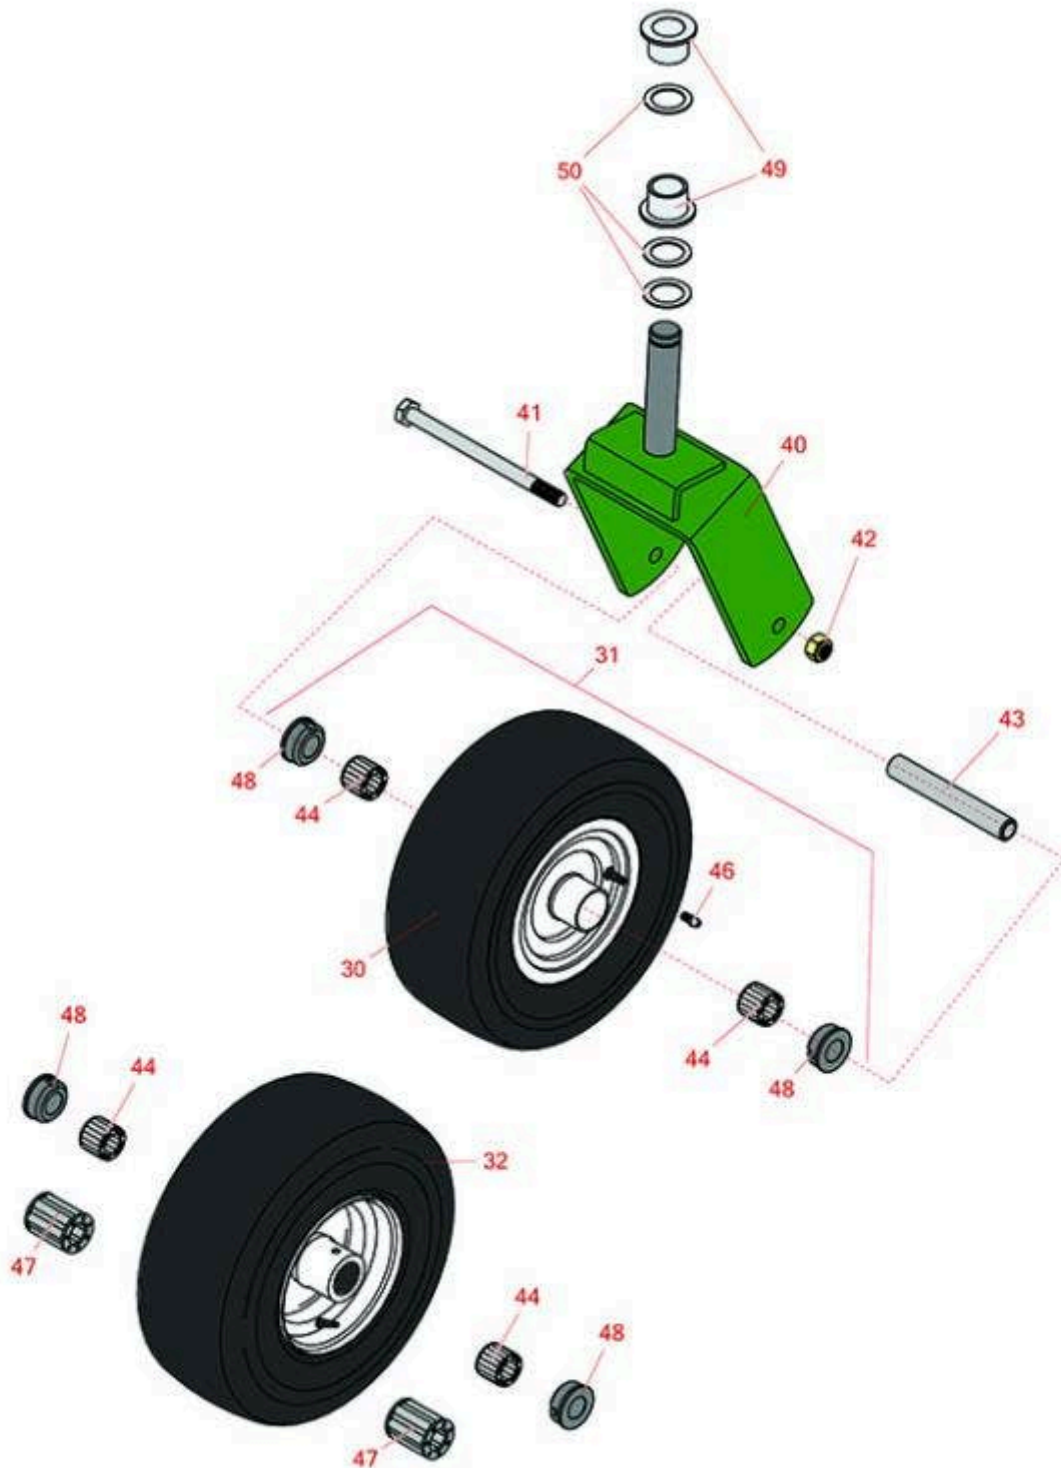

Replaces John Deere 1420 Rotary Mower Parts

60 & 72in Rear Discharge Deck - Model 2849
Caster Wheel

All original equipment manufacturers names and part numbers are used for identification purposes only, and we are in no way implying that our products are original equipment parts. Prices subject to change without notice.

Replaces John Deere 1420 Rotary Mower Parts

60 & 72in Rear Discharge Deck - Model 2849
Caster Wheel

Item No	R&R Part No.	OEM Part No.	Description	Qty Req	Order Quantity
31	R500550	AM101589, AM101883	Tire - w/Wheel Assy Pneumatic 4 Ply Carlisle	2	
31	RTCA13832	TCA13217, TCA13832	Wheel and Tire Assy - Pneu 11x4.00-5 Sm Kenda	2	
32	RTCA20363	TCA20363	Wheel and Tire Assy - Foam Filled 11x4.00-5 Sm	2	
Other Parts Available					
40	RTCA12095	TCA12095	Caster Fork	2	
41	R19M7841	19M7841	Bolt - Hex HD M12 x 170	2	
42	R14M7401	14M7401	Locknut - 12mm x 1.75	2	
43	RM84516	M84516	Spacer - Caster Wheel	2	
44	RJD7945	JD7945	Bearing - Caster Wheel - 1 3/4" Long	4	
46	R471217	JD7803	Fitting - Grease	2	
47	R63-8580	TCU12034	Bearing - Roller - 1" Long	4	
48	R62-5580	TCU12600	Bearing - Flanged - Caster	4	
49	RM83541	M83541	Bushing - Flanged - 1 in ID	4	
50	R24H1862	24H1862	Washer - 1-1/32" x 1-1/2" x 0.060"	6	