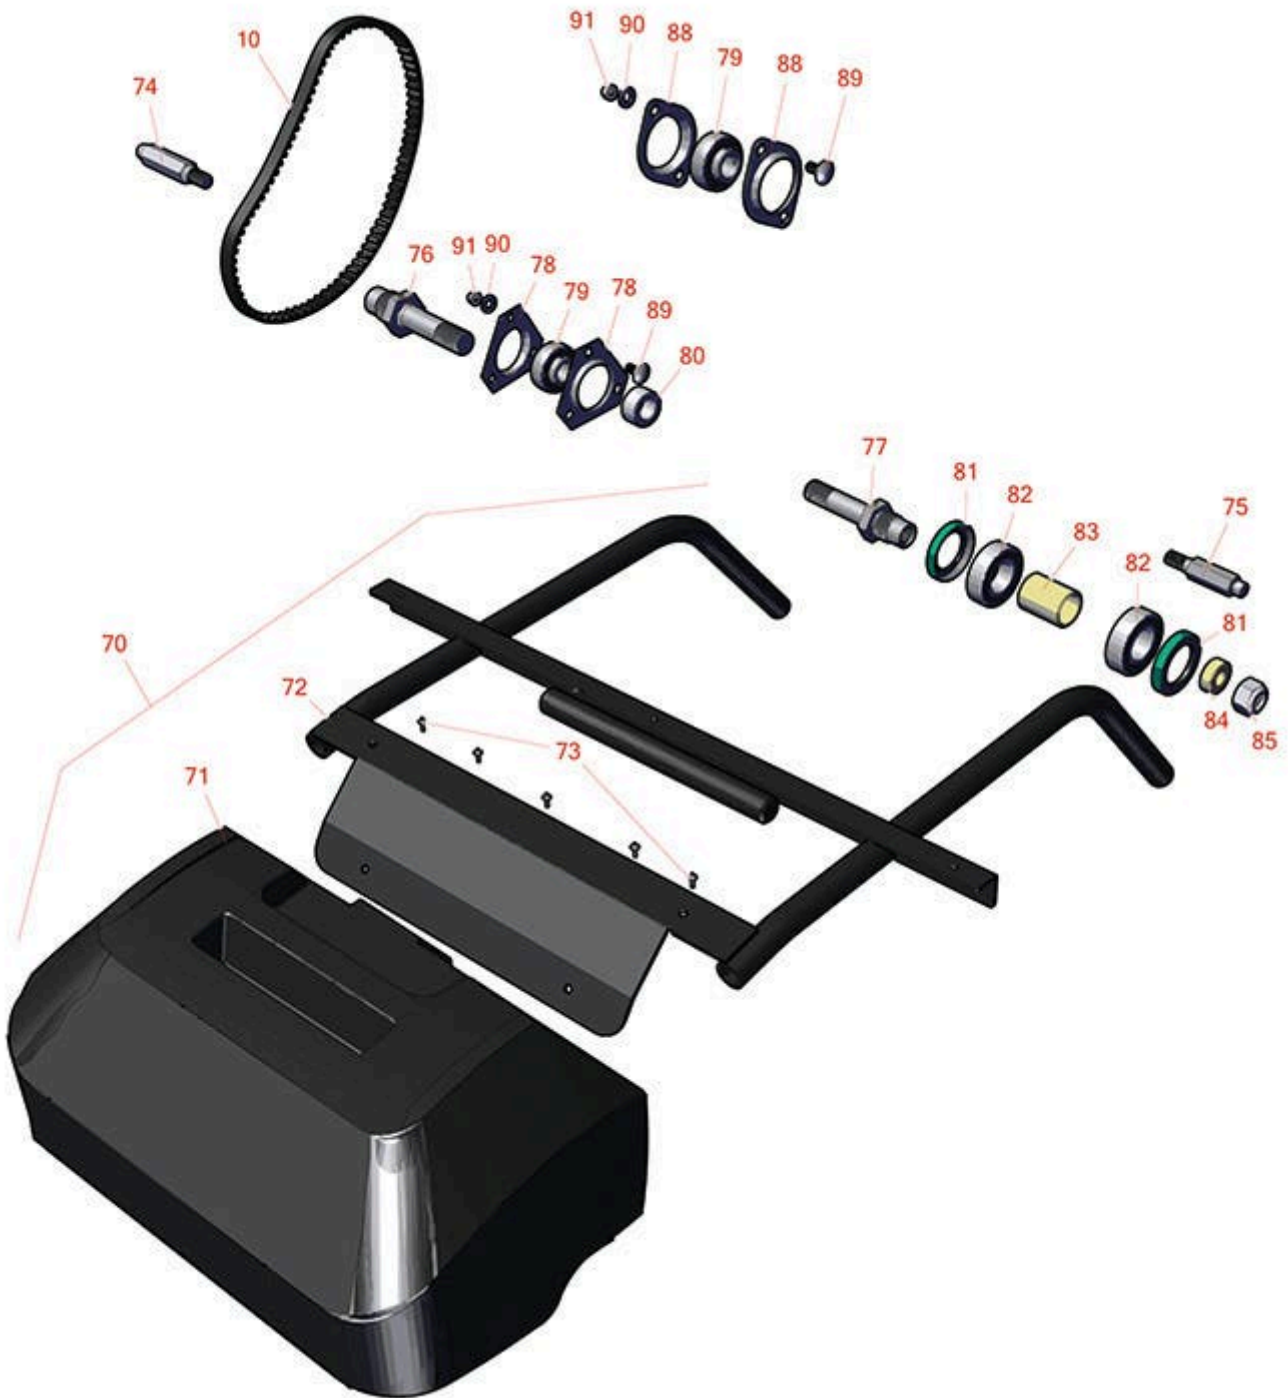

Replaces Toro Greensmaster Flex 21

Parts

Mower - Model 04024

Grass Basket

All original equipment manufacturers names and part numbers are used for identification purposes only, and we are in no way implying that our products are original equipment parts. Prices subject to change without notice.

Replaces Toro Greensmaster Flex 21

Parts

Mower - Model 04024

Grass Basket

Item No	R&R Part No.	OEM Part No.	Description	Qty Req	Order Quantity
Belts					
10	R117-1353	117-1353	Belt - Traction - 85 Tooth	1	
Other Parts Available					
70	R110-2380	104-2600, 110-2380	Basket w/ Frame	1	
71	R105-2439	104-2608, 105-2439	Basket-Grass	1	
72	R112-9462-03	112-9462-03, 99-4282-03	Basket Frame Assy	1	
73	R3269-28	3269-28	Rivet - Pop Grass Basket	5	
74	R107-3216	107-3216	Shaft - RH Transport Wheel	1	
75	R107-3224	107-3224	Shaft - LH Transport Wheel	1	
76	R107-3206	107-3206	Shaft - Drum RH	1	
77	R107-3207	107-3207	Shaft - Drum LH	1	
78	R108-8626	108-8626	Flange - Fast Connect Assy	4	
79	R106-8448	106-8448	Bearing	4	
80	R106-8417	106-8417	Spacer - Drum Shaft	2	
81	R253-159	253-159	Seal - Drum	2	
82	RA203605	251-82, 6610	Bearing	2	
83	R65-6520	65-6520	Spacer	1	
84	R65-6530	65-6530	Spacer - Seal	1	
85	R33028-00	33028-00	Locknut - 16mm x 2.0 ESNA	1	
88	R700083	700083	Flange - Bearing	4	

Replaces Toro Greensmaster Flex 21 Parts

*Mower - Model 04024
Grass Basket*

Item No	R&R Part No.	OEM Part No.	Description	Qty Req	Order Quantity
89	R33124-020	33124-020	Bolt - Carriage M8-1.25 x 20 CL8	10	
90	R33094-00	33094-00, 93-5914	Washer - Flat - 8mm Hardened	10	
91	R98-0668	98-0668	Nut - Whiz Lock	10	