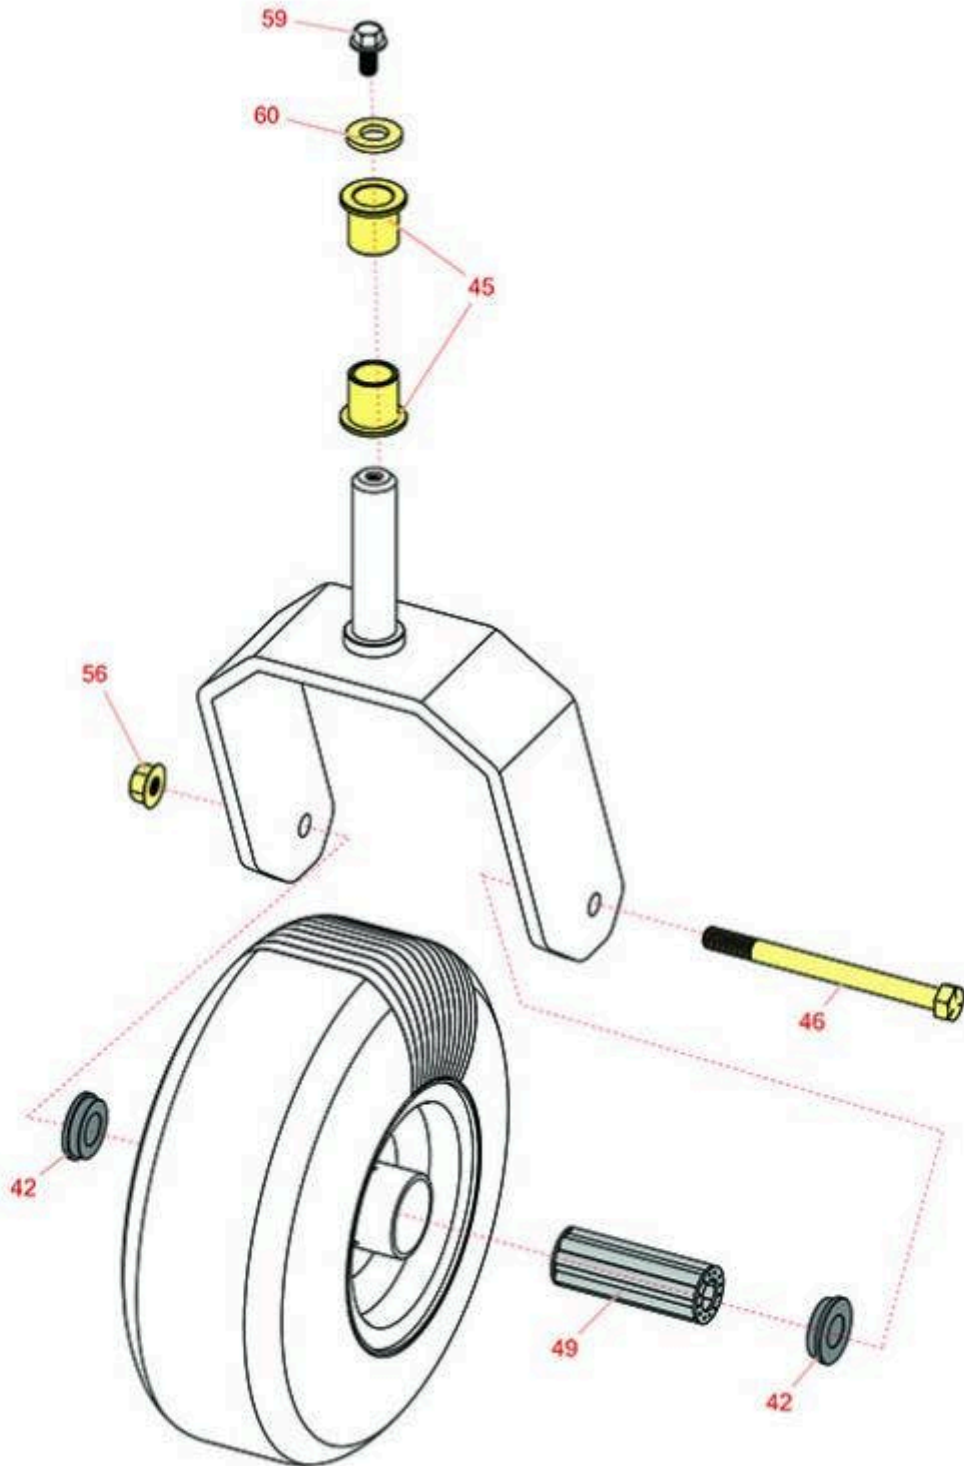

Replaces Exmark Turf Tracer S-Series Parts

Walk Behind Mower - Model TTS680PKC483E0 with 48in
Deck
Caster Wheel

All original equipment manufacturers names and part numbers are used for identification purposes only, and we are in no way implying that our products are original equipment parts. Prices subject to change without notice.

Replaces Exmark Turf Tracer S-Series Parts

Walk Behind Mower - Model TTS680PKC483E0 with 48in
Deck
Caster Wheel

Item No	R&R Part No.	OEM Part No.	Description	Qty Req	Order Quantity
Other Parts Available					
42	R1-513810	1-513810	Flanged Bushing	4	
45	R1-303514	1-303514	Bearing - Flanged	4	
46	R325-20	325-20	Bolt - Hx HD 1/2-13 x 6	2	
49	R1-513809	1-513809	Bearing - Roller 3/4 ID x 3 3/4 Long	2	
56	R32128-23	32128-23, 99-5107	Nut - Lock Hex Flanged 1/2-13	2	
59	R110-1718	110-1718	Screw-HHF	2	
60	R1-373034	1-373034	Washer - 7/16 HD	2	