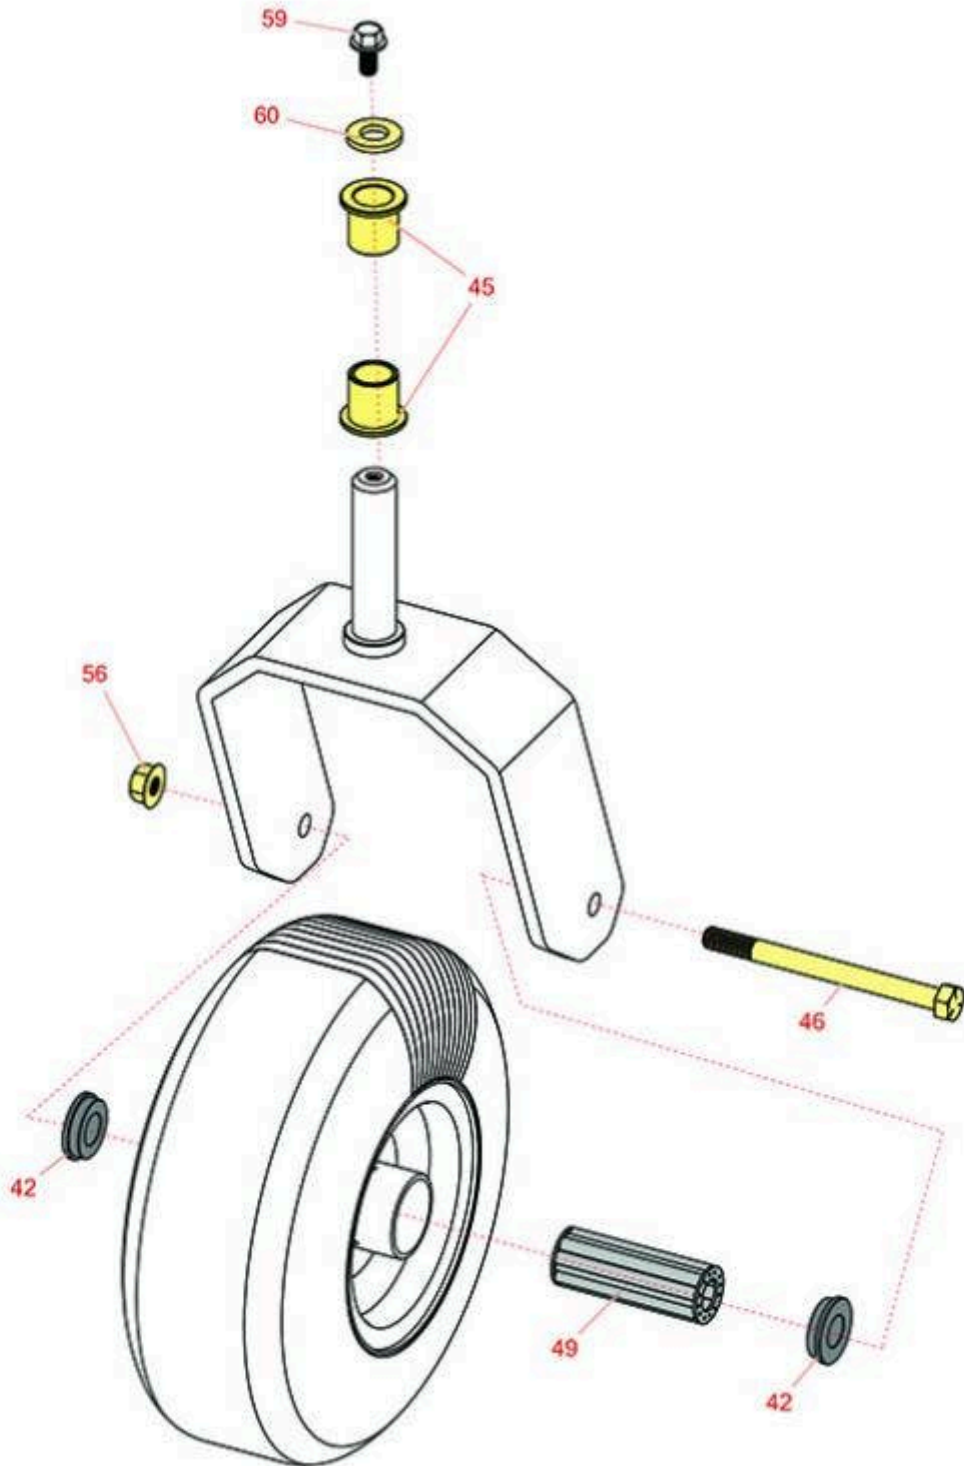

# Replaces Exmark Turf Tracer S-Series Parts

Walk Behind Mower - Model TTS600GKA523E0 with 52in  
Deck  
Caster Wheel

All original equipment manufacturers names and part numbers are used for identification purposes only, and we are in no way implying that our products are original equipment parts. Prices subject to change without notice.

# Replaces Exmark Turf Tracer S-Series Parts

*Walk Behind Mower - Model TTS600GKA523E0 with 52in  
Deck  
Caster Wheel*

Item No	R&R Part No.	OEM Part No.	Description	Qty Req	Order Quantity
<b>Other Parts Available</b>					
42	<b>R1-513810</b>	1-513810	Flanged Bushing	4	
45	<b>R1-303514</b>	1-303514	Bearing - Flanged	4	
46	<b>R325-20</b>	325-20	Bolt - Hx HD 1/2-13 x 6	2	
49	<b>R1-513809</b>	1-513809	Bearing - Roller 3/4 ID x 3 3/4 Long	2	
56	<b>R32128-23</b>	32128-23, 99-5107	Nut - Lock Hex Flanged 1/2-13	2	
59	<b>R110-1718</b>	110-1718	Screw-HHF	2	
60	<b>R1-373034</b>	1-373034	Washer - 7/16 HD	2	