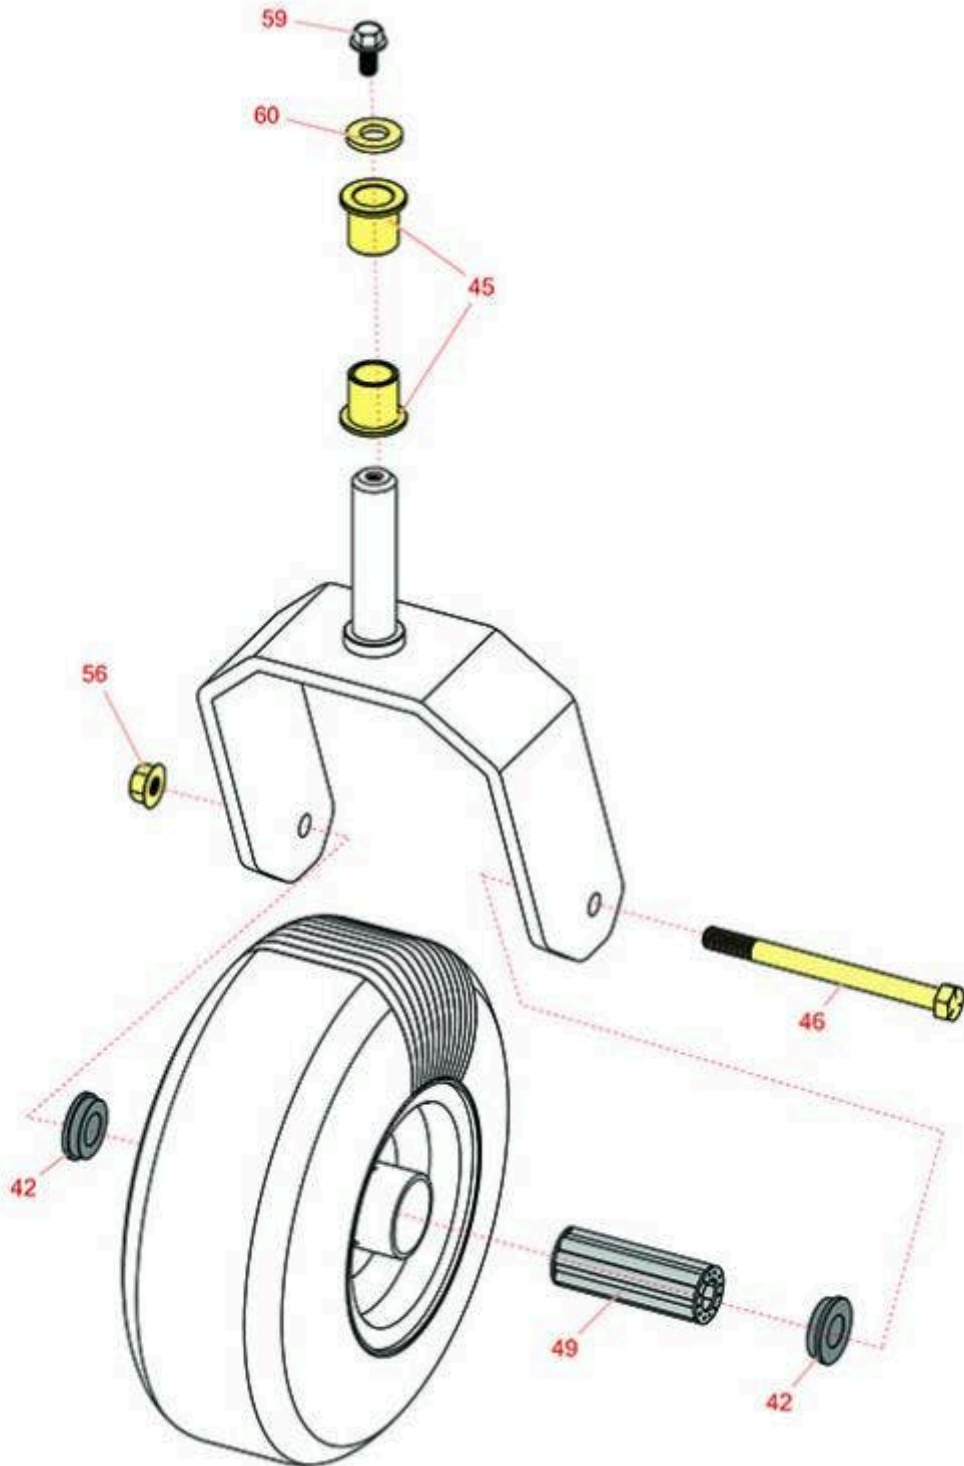

# Replaces Exmark Turf Tracer S-Series

## Parts

Walk Behind Mower - Model TTS600GKA483E0 with 48in Deck  
Caster Wheel

All original equipment manufacturers names and part numbers are used for identification purposes only, and we are in no way implying that our products are original equipment parts. Prices subject to change without notice.

# Replaces Exmark Turf Tracer S-Series Parts

*Walk Behind Mower - Model TTS600GKA483E0 with 48in  
Deck  
Caster Wheel*

Item No	R&R Part No.	OEM Part No.	Description	Qty Req	Order Quantity
<b>Other Parts Available</b>					
42	<b>R1-513810</b>	1-513810	Flanged Bushing	4	
45	<b>R1-303514</b>	1-303514	Bearing - Flanged	4	
46	<b>R325-20</b>	325-20	Bolt - Hx HD 1/2-13 x 6	2	
49	<b>R1-513809</b>	1-513809	Bearing - Roller 3/4 ID x 3 3/4 Long	2	
56	<b>R32128-23</b>	32128-23, 99-5107	Nut - Lock Hex Flanged 1/2-13	2	
59	<b>R110-1718</b>	110-1718	Screw-HHF	2	
60	<b>R1-373034</b>	1-373034	Washer - 7/16 HD	2	