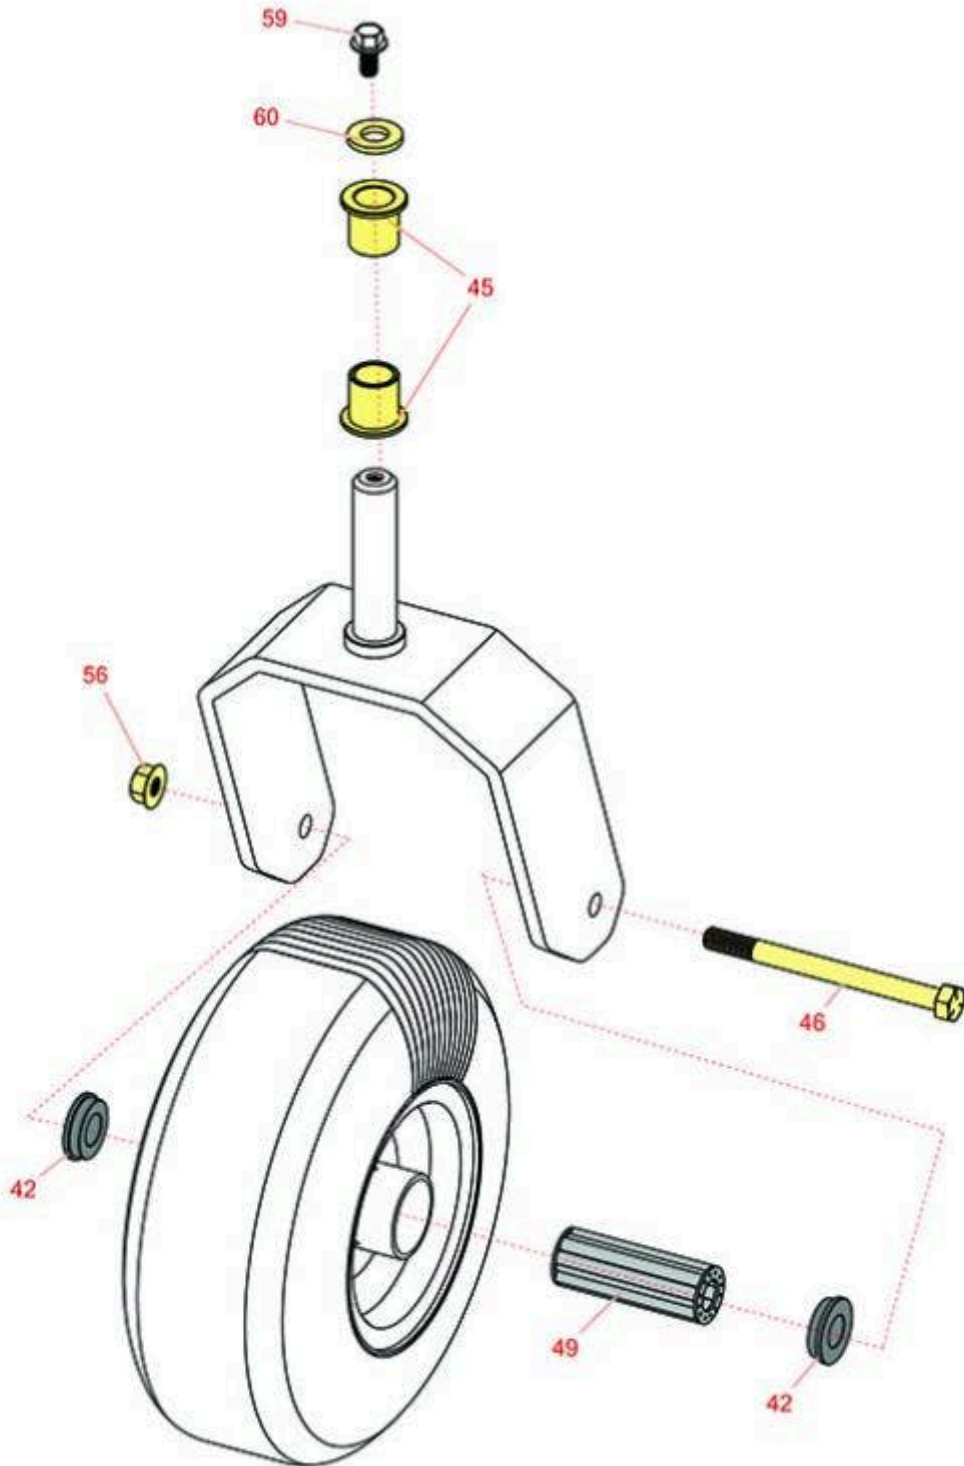

Replaces Exmark Turf Tracer S-Series Parts

Walk Behind Mower - Model TTS541GKA52300 with 52in
Deck
Caster Wheel

All original equipment manufacturers names and part numbers are used for identification purposes only, and we are in no way implying that our products are original equipment parts. Prices subject to change without notice.

Replaces Exmark Turf Tracer S-Series Parts

*Walk Behind Mower - Model TTS541GKA52300 with 52in
Deck
Caster Wheel*

Item No	R&R Part No.	OEM Part No.	Description	Qty Req	Order Quantity
Other Parts Available					
42	R1-513810	1-513810	Flanged Bushing	4	
45	R1-303514	1-303514	Bearing - Flanged	4	
46	R325-20	325-20	Bolt - Hx HD 1/2-13 x 6	2	
49	R1-513809	1-513809	Bearing - Roller 3/4 ID x 3 3/4 Long	2	
56	R32128-23	32128-23, 99-5107	Nut - Lock Hex Flanged 1/2-13	2	
59	R110-1718	110-1718	Screw-HHF	2	
60	R1-373034	1-373034	Washer - 7/16 HD	2	