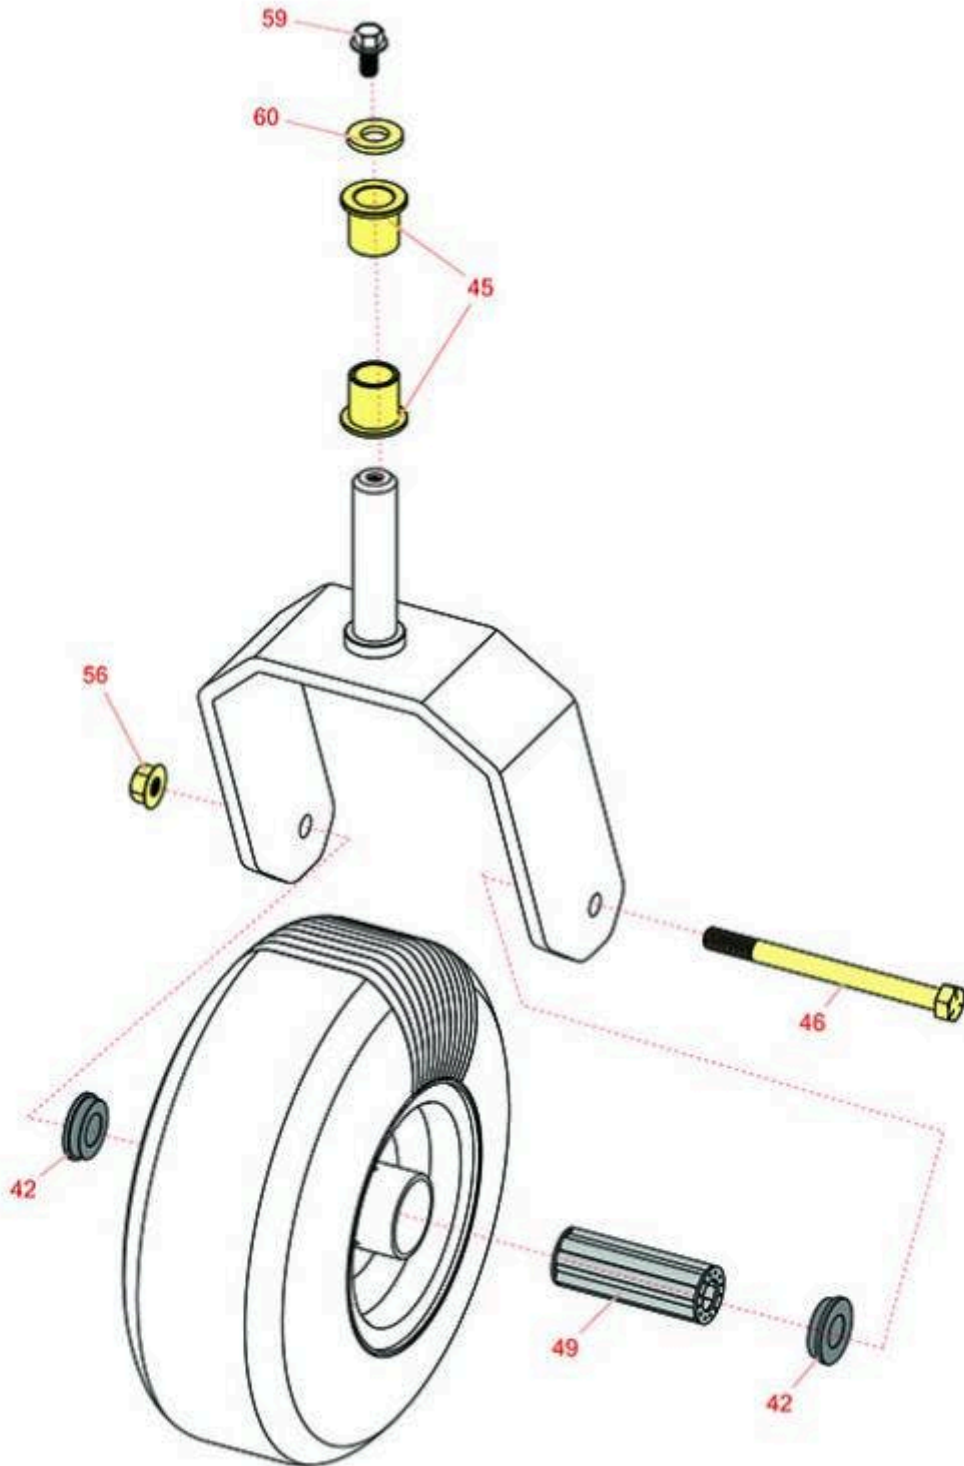

Replaces Exmark Turf Tracer S-Series Parts

Walk Behind Mower - Model TTS541CKA48300 with 48in
Deck
Caster Wheel

All original equipment manufacturers names and part numbers are used for identification purposes only, and we are in no way implying that our products are original equipment parts. Prices subject to change without notice.

Replaces Exmark Turf Tracer S-Series Parts

Walk Behind Mower - Model TTS541CKA48300 with 48in
Deck
Caster Wheel

Item No	R&R Part No.	OEM Part No.	Description	Qty Req	Order Quantity
Other Parts Available					
42	R1-513810	1-513810	Flanged Bushing	4	
45	R1-303514	1-303514	Bearing - Flanged	4	
46	R325-20	325-20	Bolt - Hx HD 1/2-13 x 6	2	
49	R1-513809	1-513809	Bearing - Roller 3/4 ID x 3 3/4 Long	2	
56	R32128-23	32128-23, 99-5107	Nut - Lock Hex Flanged 1/2-13	2	
59	R110-1718	110-1718	Screw-HHF	2	
60	R1-373034	1-373034	Washer - 7/16 HD	2	