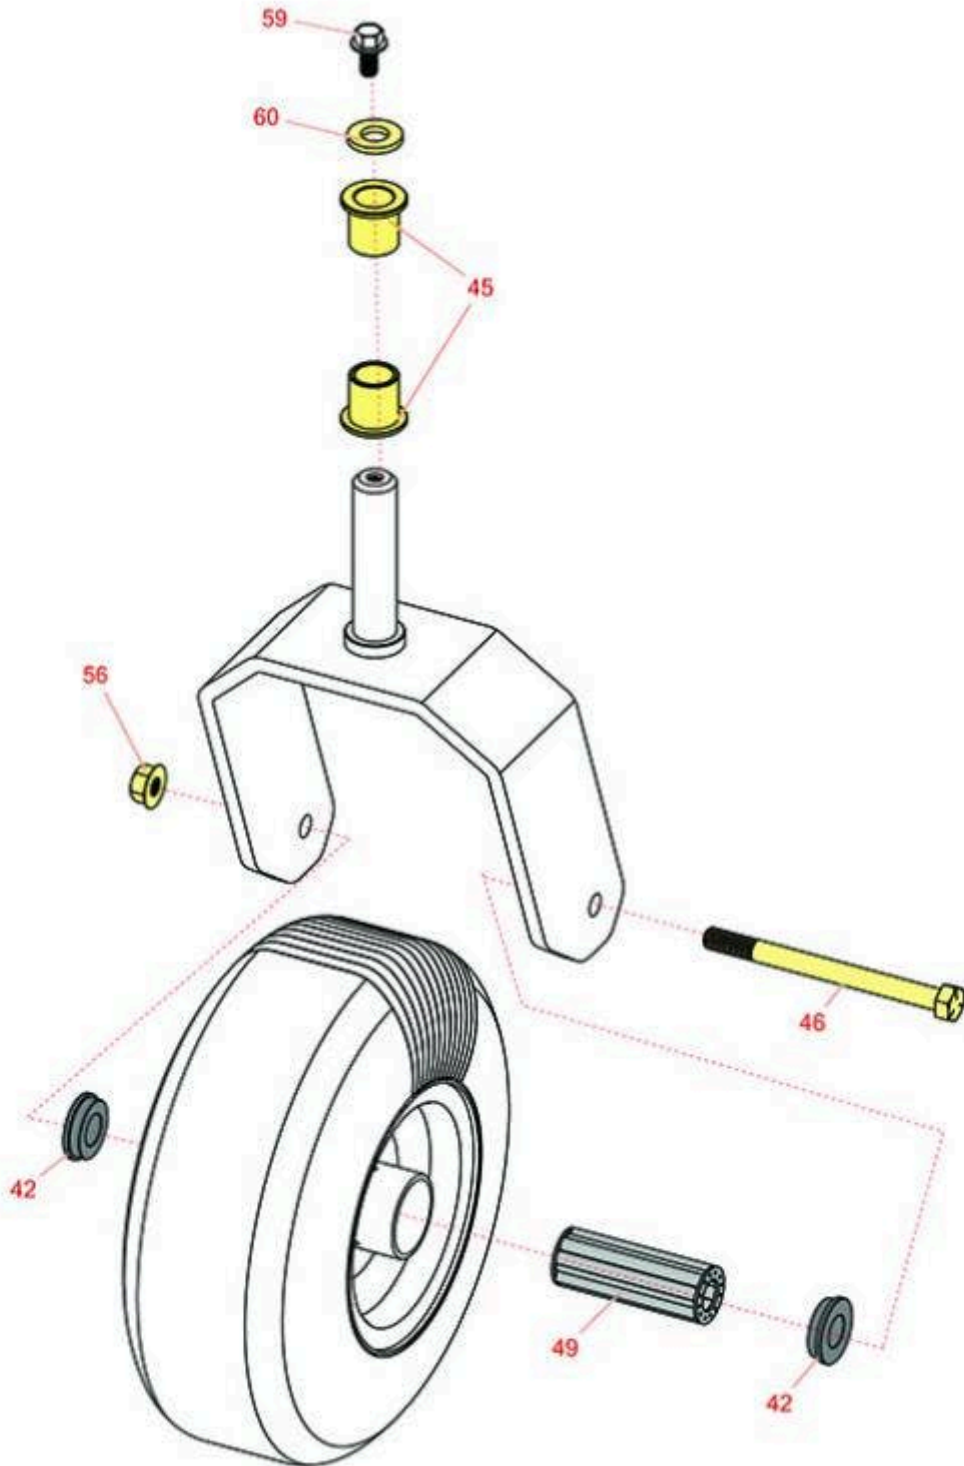

Replaces Exmark Turf Tracer S-Series Parts

Walk Behind Mower - Model TTS481GKA48300 with 48in
Deck
Caster Wheel

All original equipment manufacturers names and part numbers are used for identification purposes only, and we are in no way implying that our products are original equipment parts. Prices subject to change without notice.

Replaces Exmark Turf Tracer S-Series Parts

*Walk Behind Mower - Model TTS481GKA48300 with 48in
Deck
Caster Wheel*

Item No	R&R Part No.	OEM Part No.	Description	Qty Req	Order Quantity
Other Parts Available					
42	R1-513810	1-513810	Flanged Bushing	4	
45	R1-303514	1-303514	Bearing - Flanged	4	
46	R325-20	325-20	Bolt - Hx HD 1/2-13 x 6	2	
49	R1-513809	1-513809	Bearing - Roller 3/4 ID x 3 3/4 Long	2	
56	R32128-23	32128-23, 99-5107	Nut - Lock Hex Flanged 1/2-13	2	
59	R110-1718	110-1718	Screw-HHF	2	
60	R1-373034	1-373034	Washer - 7/16 HD	2	