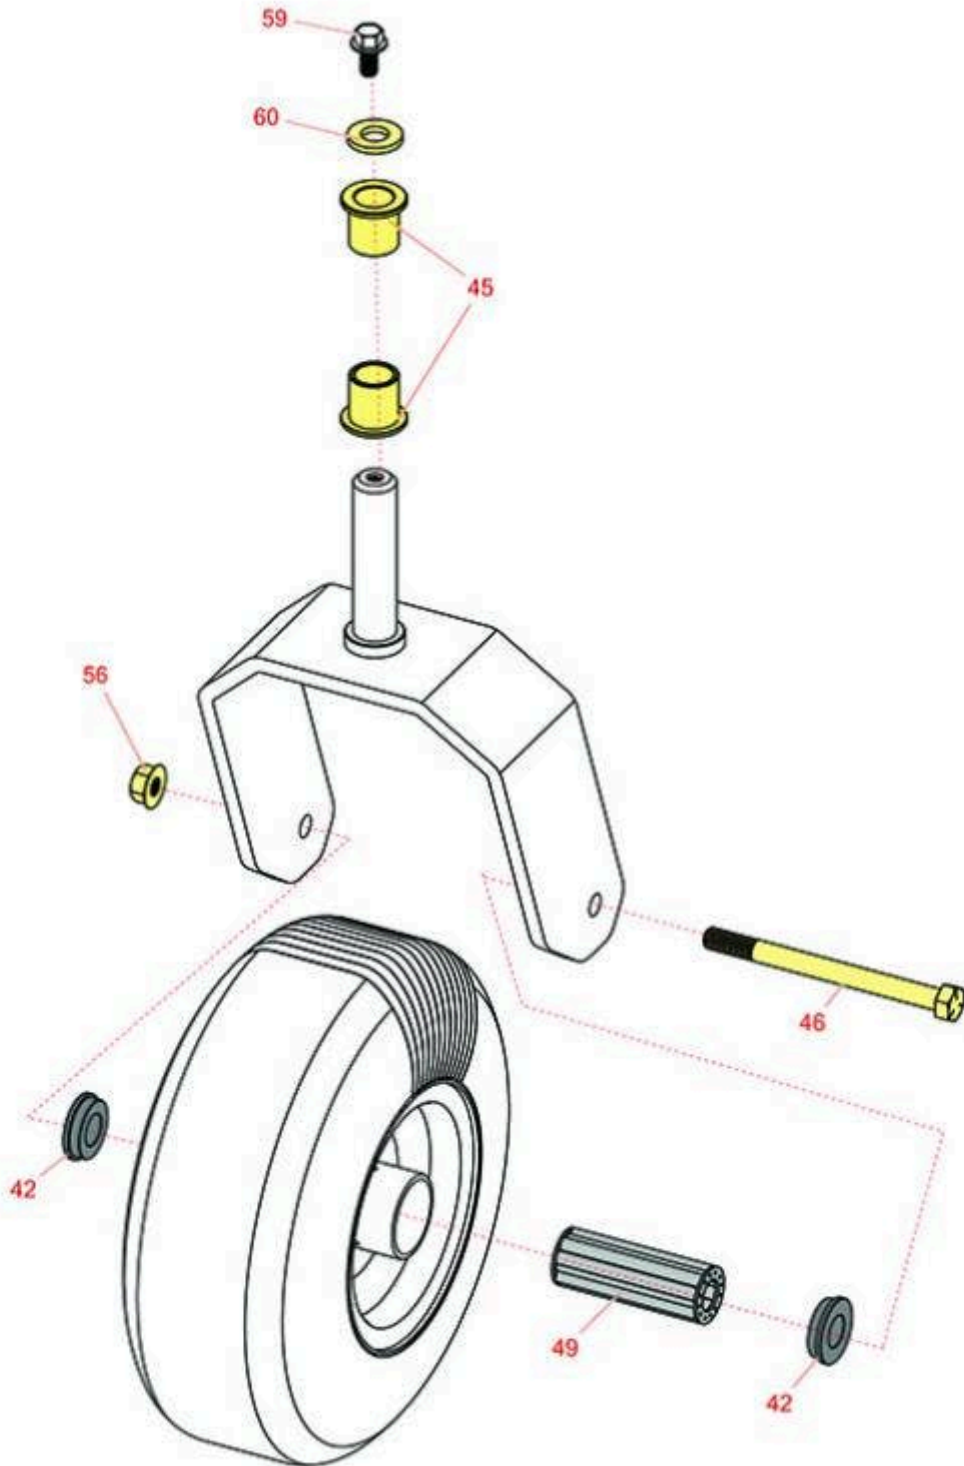

# Replaces Exmark Turf Tracer S-Series Parts

Walk Behind Mower - Model TTS481CKA36300 with 36in  
Deck  
Caster Wheel

All original equipment manufacturers names and part numbers are used for identification purposes only, and we are in no way implying that our products are original equipment parts. Prices subject to change without notice.

# Replaces Exmark Turf Tracer S-Series Parts

*Walk Behind Mower - Model TTS481CKA36300 with 36in  
Deck  
Caster Wheel*

Item No	R&R Part No.	OEM Part No.	Description	Qty Req	Order Quantity
<b>Other Parts Available</b>					
42	<b>R1-513810</b>	1-513810	Flanged Bushing	4	
45	<b>R1-303514</b>	1-303514	Bearing - Flanged	4	
46	<b>R325-20</b>	325-20	Bolt - Hx HD 1/2-13 x 6	2	
49	<b>R1-513809</b>	1-513809	Bearing - Roller 3/4 ID x 3 3/4 Long	2	
56	<b>R32128-23</b>	32128-23, 99-5107	Nut - Lock Hex Flanged 1/2-13	2	
59	<b>R110-1718</b>	110-1718	Screw-HHF	2	
60	<b>R1-373034</b>	1-373034	Washer - 7/16 HD	2	