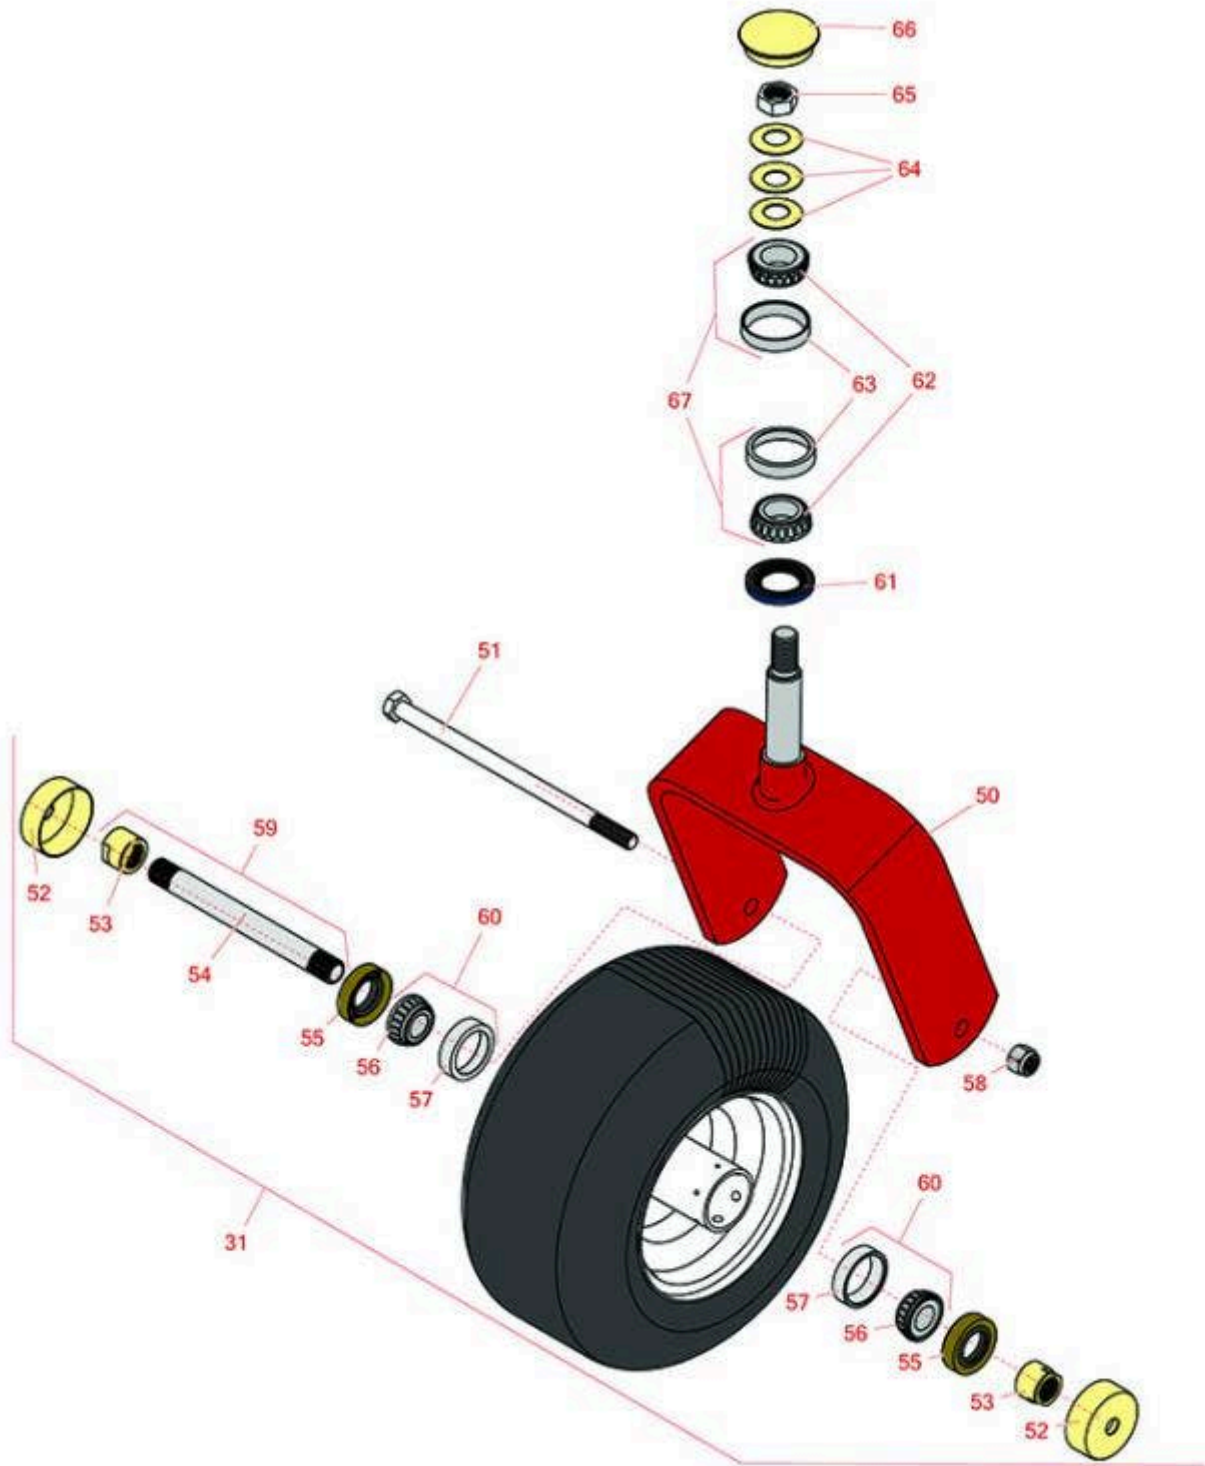

# Replaces Exmark Lazer Z Propane Parts

Zero-Turn Mower with 72in Deck - Model LZS740PKC72400  
Caster Wheel

All original equipment manufacturers names and part numbers are used for identification purposes only, and we are in no way implying that our products are original equipment parts. Prices subject to change without notice.

# Replaces Exmark Lazer Z Propane Parts

Zero-Turn Mower with 72in Deck - Model LZS740PKC72400  
Caster Wheel

Item No	R&R Part No.	OEM Part No.	Description	Qty Req	Order Quantity
<b>Tires</b>					
31	<b>R109-9127</b>	109-9127	Tire & Wheel - 13x6.50-6 Flat Free	2	
<b>Other parts Available</b>					
50	<b>R116-8888</b>	103-1474-01, 116--6707-01, 116-6707-01	Fork - Caster 7.875 in Inside	2	
51	<b>R325-39</b>	325-39	Bolt - Hx HD 1/2-13 x 9 1/2	2	
52	<b>R103-2768</b>	103-2768	Guard - Seal	4	
53	<b>R103-3051</b>	103-3051	Spacer - Nut - Hardened	4	
54	<b>R103-5156</b>	103-5156	Axle- Caster	2	
55	<b>R103-0063</b>	103-0063	Seal - Grease	4	
56	<b>R254-78</b>	1-633585	Tapered Bearing Cone	4	
57	<b>R254-79</b>	1-633584, R & R ONLY	Cup - Bearing	4	
<i>Tech Note: Use R254-79M installation mandrel to properly install race.:</i>					
58	<b>RF5003</b>	3296-23	Locknut - ESNA 1/2-13	2	
59	<b>R126-5361</b>	126-5361	Axle Assy - with Bushing - Caster	2	
60	<b>R500534</b>	1-633585, R & R ONLY	Bearing - with Cup	4	
61	<b>R116-5647</b>	116-5647, R & R ONLY	Seal - Grease	2	
62	<b>R254-94</b>	1-543509	Tapered Bearing Cone	4	
63	<b>R254-72</b>	1-543508	Cup - Bearing	4	
64	<b>R1-633508</b>	1-633508	Washer - Spring Disc	6	

# Replaces Exmark Lazer Z Propane Parts

*Zero-Turn Mower with 72in Deck - Model LZS740PKC72400  
Caster Wheel*

Item No	R&R Part No.	OEM Part No.	Description	Qty Req	Order Quantity
65	<b>R3296-51</b>	3296-51	Nut - Nylon Lock 3/4-10 Gr 8	2	
66	<b>R103-4882</b>	103-4882	Grease Cap - Castor	2	
67	<b>R500596</b>	R & R ONLY	Tapered Bearing Set - Cup and Cone	4	