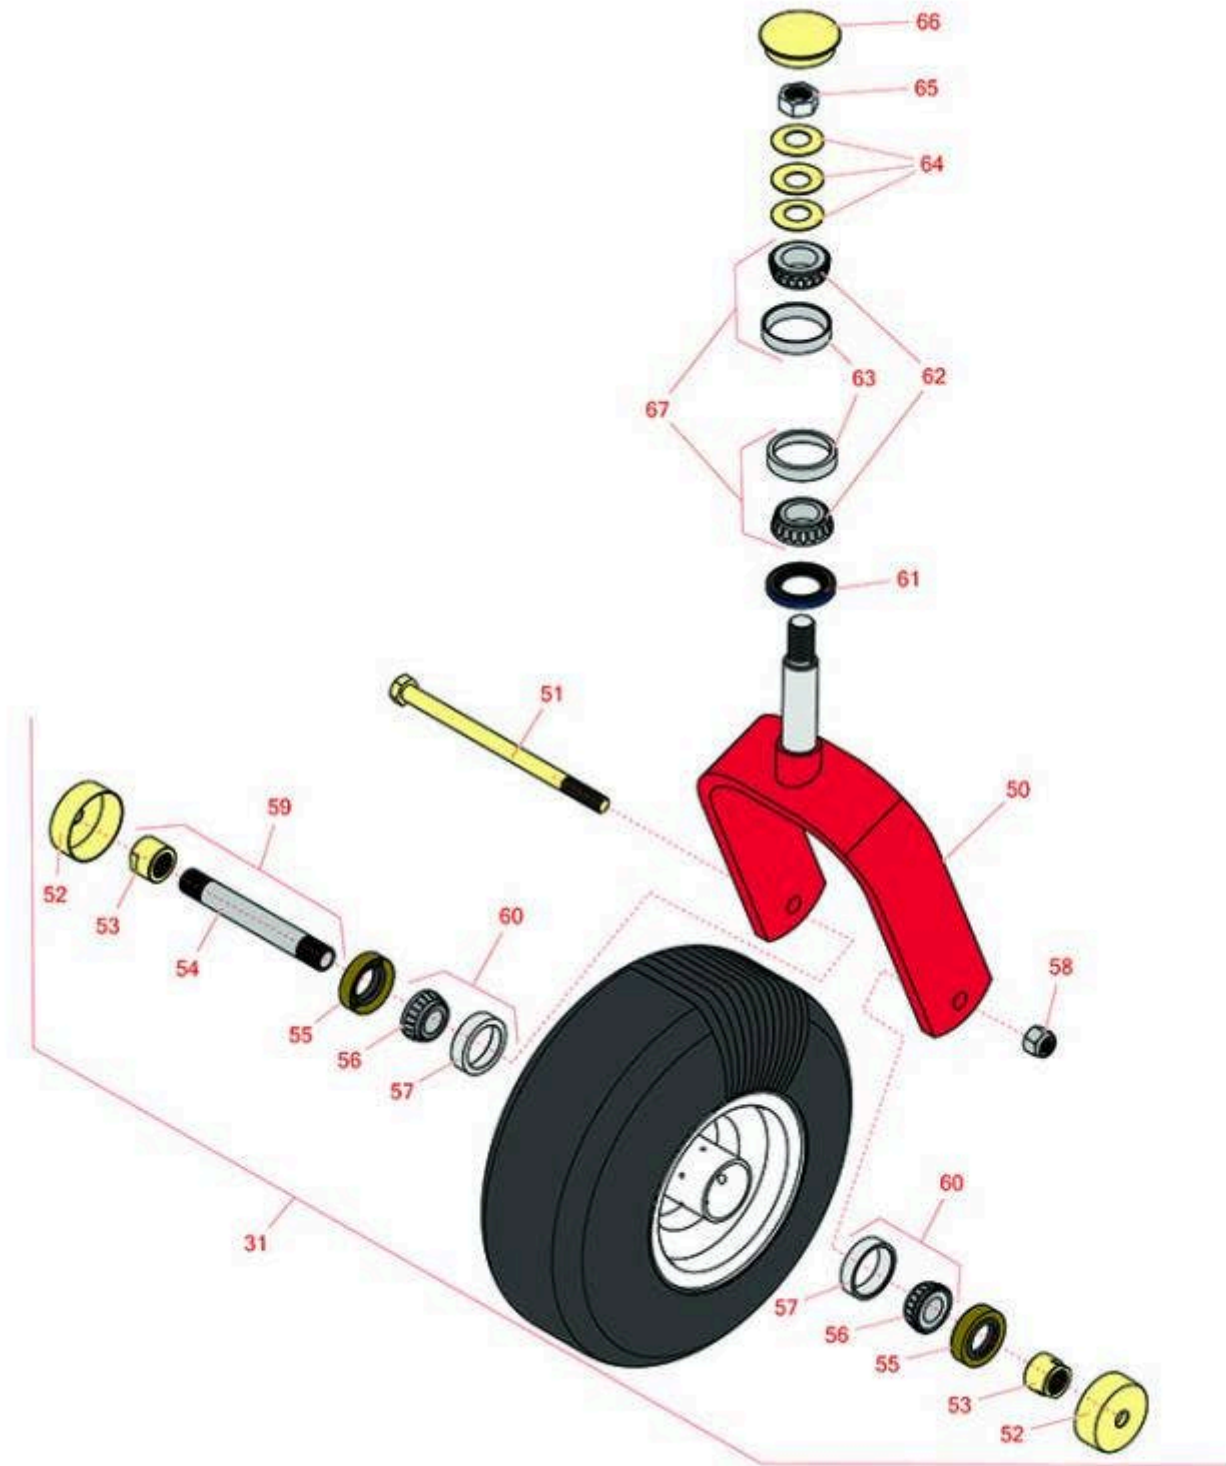

# Replaces Exmark Lazer Z Propane Parts

Zero-Turn Mower with 52in Deck - Model LZS740PKC52400  
Caster Wheel

All original equipment manufacturers names and part numbers are used for identification purposes only, and we are in no way implying that our products are original equipment parts. Prices subject to change without notice.

# Replaces Exmark Lazer Z Propane Parts

Zero-Turn Mower with 52in Deck - Model LZS740PKC52400  
Caster Wheel

Item No	R&R Part No.	OEM Part No.	Description	Qty Req	Order Quantity
<b>Tires</b>					
31	<b>R109-9126</b>	109-9126	Tire & Wheel - 13x5.00-6 - White	2	
31	<b>R109-9127</b>	109-9127	Tire & Wheel - 13x6.50-6 Flat Free	2	
<b>Other parts Available</b>					
50	<b>R116-6703-01</b>	116-6703-01	Caster Fork	2	
51	<b>R325-42</b>	325-42	Bolt - 1/2-13 x 8 Hex Head Gr 5	2	
52	<b>R103-2768</b>	103-2768	Guard - Seal	4	
53	<b>R103-3051</b>	103-3051	Spacer - Nut - Hardened	4	
54	<b>R103-3155</b>	103-3155	Axle - Caster	2	
55	<b>R103-0063</b>	103-0063	Seal - Grease	4	
56	<b>R254-78</b>	1-633585	Tapered Bearing Cone	4	
57	<b>R254-79</b>	1-633584, R & R ONLY	Cup - Bearing	4	
<i>Tech Note: Use R254-79M installation mandrel to properly install race.:</i>					
58	<b>RF5003</b>	3296-23	Locknut - ESNA 1/2-13	2	
59	<b>R126-5360</b>	126-5360	Axle- Caster w/Spacer Nut	2	
60	<b>R500534</b>	1-633585, R & R ONLY	Bearing - with Cup	4	
61	<b>R116-5647</b>	116-5647, R & R ONLY	Seal - Grease	2	
62	<b>R254-94</b>	1-543509	Tapered Bearing Cone	4	
63	<b>R254-72</b>	1-543508	Cup - Bearing	4	
64	<b>R1-633508</b>	1-633508	Washer - Spring Disc	6	

# Replaces Exmark Lazer Z Propane Parts

*Zero-Turn Mower with 52in Deck - Model LZS740PKC52400  
Caster Wheel*

Item No	R&R Part No.	OEM Part No.	Description	Qty Req	Order Quantity
65	<b>R3296-51</b>	3296-51	Nut - Nylon Lock 3/4-10 Gr 8	2	
66	<b>R103-4882</b>	103-4882	Grease Cap - Castor	2	
67	<b>R500596</b>	R & R ONLY	Tapered Bearing Set - Cup and Cone	4	