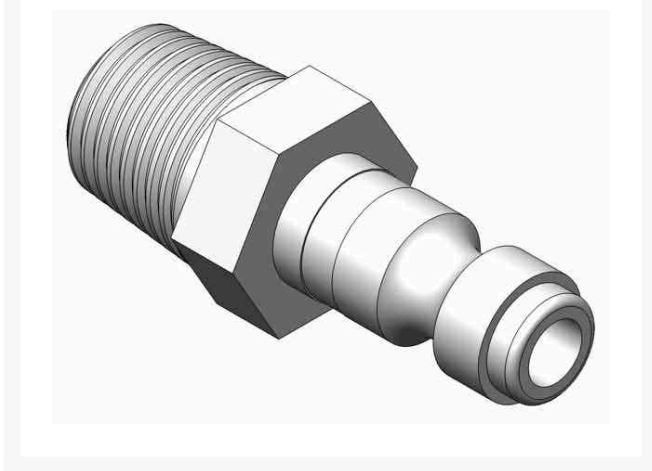

Plug - Steel Coupler 1/4 Nptm

R5050

Details

NPT pipe thread.

Specifications

Manufacturer

R&R Products

Complete Turf Equipment Ltd.