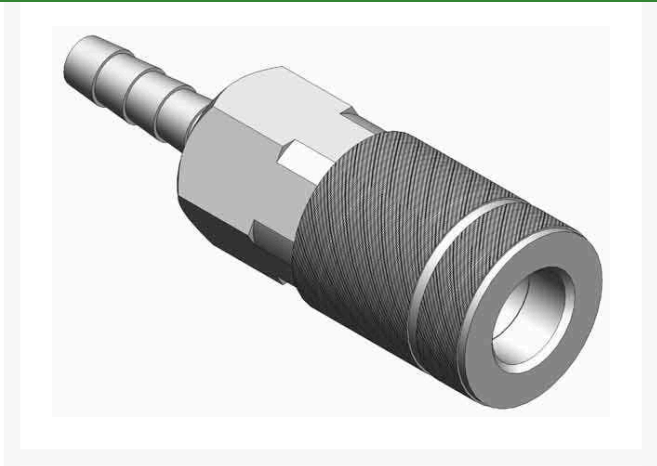

# Coupler - 1/4 Hose Barb

R5031

### Details

NPT pipe thread.