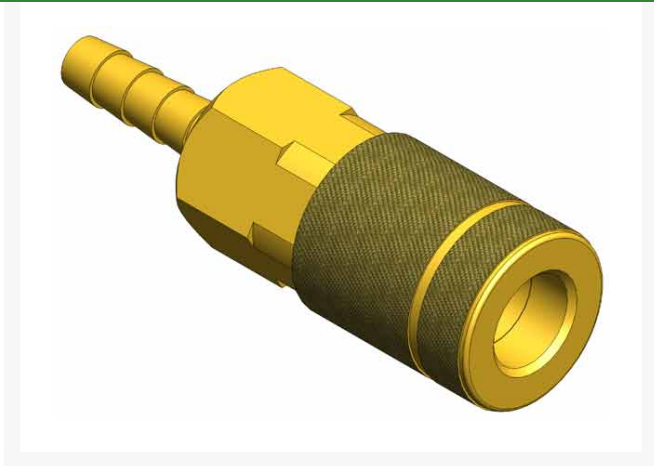

# Coupler - Brass 1/4 1/4 Barb Sv

R5030

## Details

NPT pipe thread.