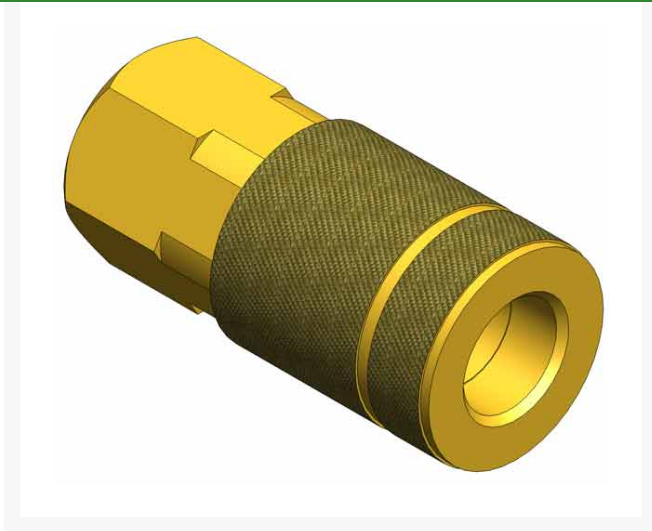

# Coupler - Brass 1/4 Nptf w/Steel Va

R5020

### Details

NPT pipe thread.