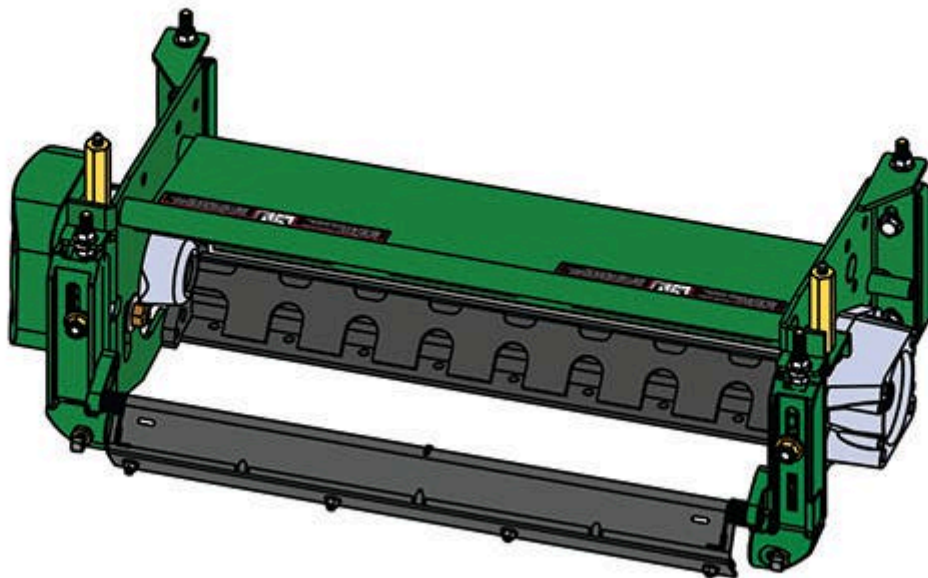

Replaces John Deere 3235 Reel Mower

Parts

Heavy Cutting Unit

Complete Cutting Unit

All original equipment manufacturers names and part numbers are used for identification purposes only, and we are in no way implying that our products are original equipment parts. Prices subject to change without notice.

Replaces John Deere 3235 Reel Mower

Parts

Heavy Cutting Unit

Complete Cutting Unit

Item No	R&R Part No.	OEM Part No.	Description	Qty Req	Order Quantity
---------	--------------	--------------	-------------	---------	----------------

Standard Cutting Unit

1	RBM17667	BM17667	Complete Standard Cutting Unit	0	
---	-----------------	---------	--------------------------------	---	--

Detail Description: R&R Cutting Units Complete with: RAET11159 8 Blade Reel; RET17751 Bedknife - 12mm HOC and RAET11263 Front & Rear Solid Rollers: