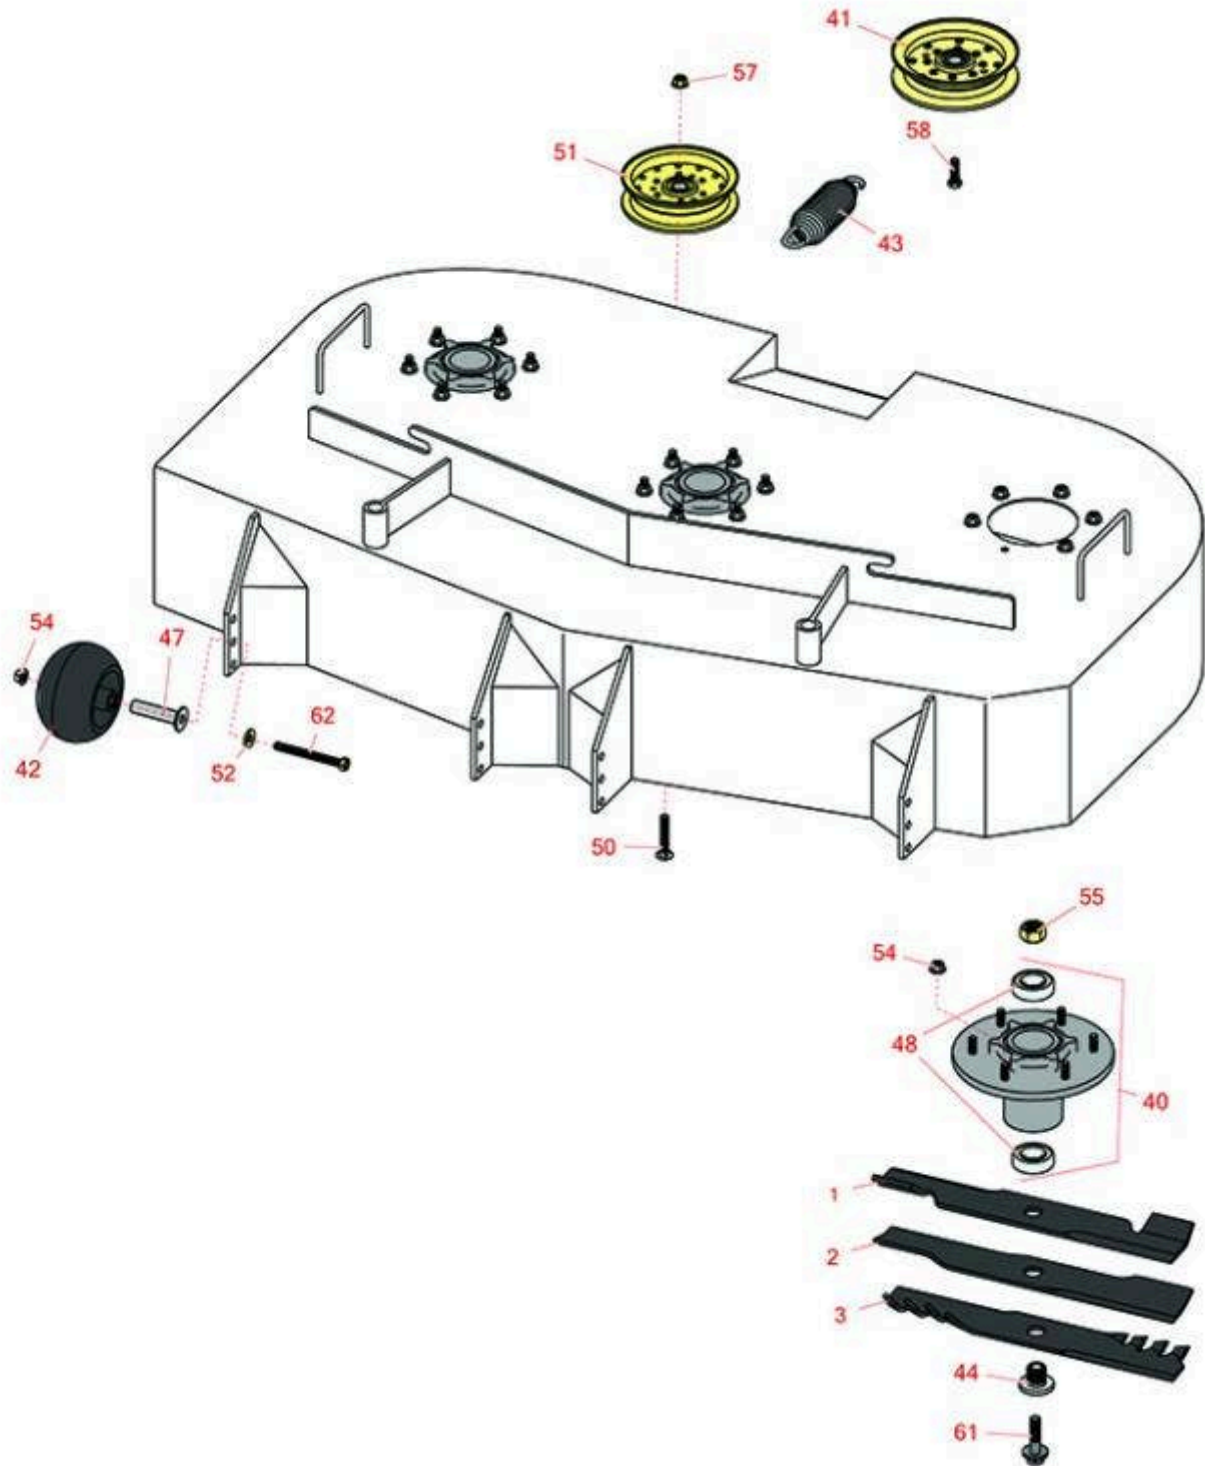

Replaces Exmark Turf Tracer S-Series Parts

Walk Behind Mower - Model TTS680PKC483E0 with 48in
Deck
48in Deck

All original equipment manufacturers names and part numbers are used for identification purposes only, and we are in no way implying that our products are original equipment parts. Prices subject to change without notice.

Replaces Exmark Turf Tracer S-Series Parts

Walk Behind Mower - Model TTS680PKC483E0 with 48in
Deck
48in Deck

Item No	R&R Part No.	OEM Part No.	Description	Qty Req	Order Quantity
Rotary Blades					
1	R103-6401	103-6401	Mower Blade- Notched 16 1/4	3	
1	RRB3062-1601	103-6401, 103-6401-S	Mower Blade - High-Lift 16.25 x 2.5in x 15/16 Mt Hole	3	
2	R103-6386	103-6386	Mower Blade - 16-1/4 Low Lift	3	
3	RRB4062-1601	116-5177, 116-5177-S	Mower Blade - Mulcher 16.25 x 2.5in x 15/16 Mt Hole	3	
Other Parts Available					
40	R116-3344	116-3344	Spindle Housing Assy	3	
41	R126-9196	126-9196	Idler Pulley - Flat	1	
42	R103-8415	103-8415	Roller - Anti Scalp	4	
43	R116-6317	116-0133, 116-6317	Spring - Extension	1	
44	R103-3037	103-3037	Splined Bushing	3	
47	R116-8131	116-8131	Axle - Roller	4	
48	R116-0720	116-0720	Bearing - Ball - Special Triple Seal	6	
50	R3231-40	3231-40	Bolt - Carriage 3/8-16 x 2 1/4	2	
51	R116-4669	116-4669	Idler Pulley - Flat	2	
<i>Tech Note: Only Available for 2018 and earlier years:</i>					
52	R98-5975	98-5975	Washer - Belleville	4	
54	R104-8301	104-8301, 109-6658	Locknut - 3/8-16 Nylon Flanged	22	
55	R116-7306	116-7306	Hex Nut - 3/4-16 with Nyloc	3	

Replaces Exmark Turf Tracer S-Series Parts

*Walk Behind Mower - Model TTS680PKC483E0 with 48in
Deck
48in Deck*

Item No	R&R Part No.	OEM Part No.	Description	Qty Req	Order Quantity
57	R32128-19	104-8301, 32128-19	Locknut - 3/8-16 Flanged Top Lock	2	
58	R400264	323-29, 323-7	Bolt - Hex HD 3/8-16 x 1-1/4	1	
61	R109-9220	109-9220	Bolt - Sems 1/2-20	3	
62	R116-9362	116-9362	Bolt - Hex HD 3/8-16 x 3 3/4 GR8 YZ	4	