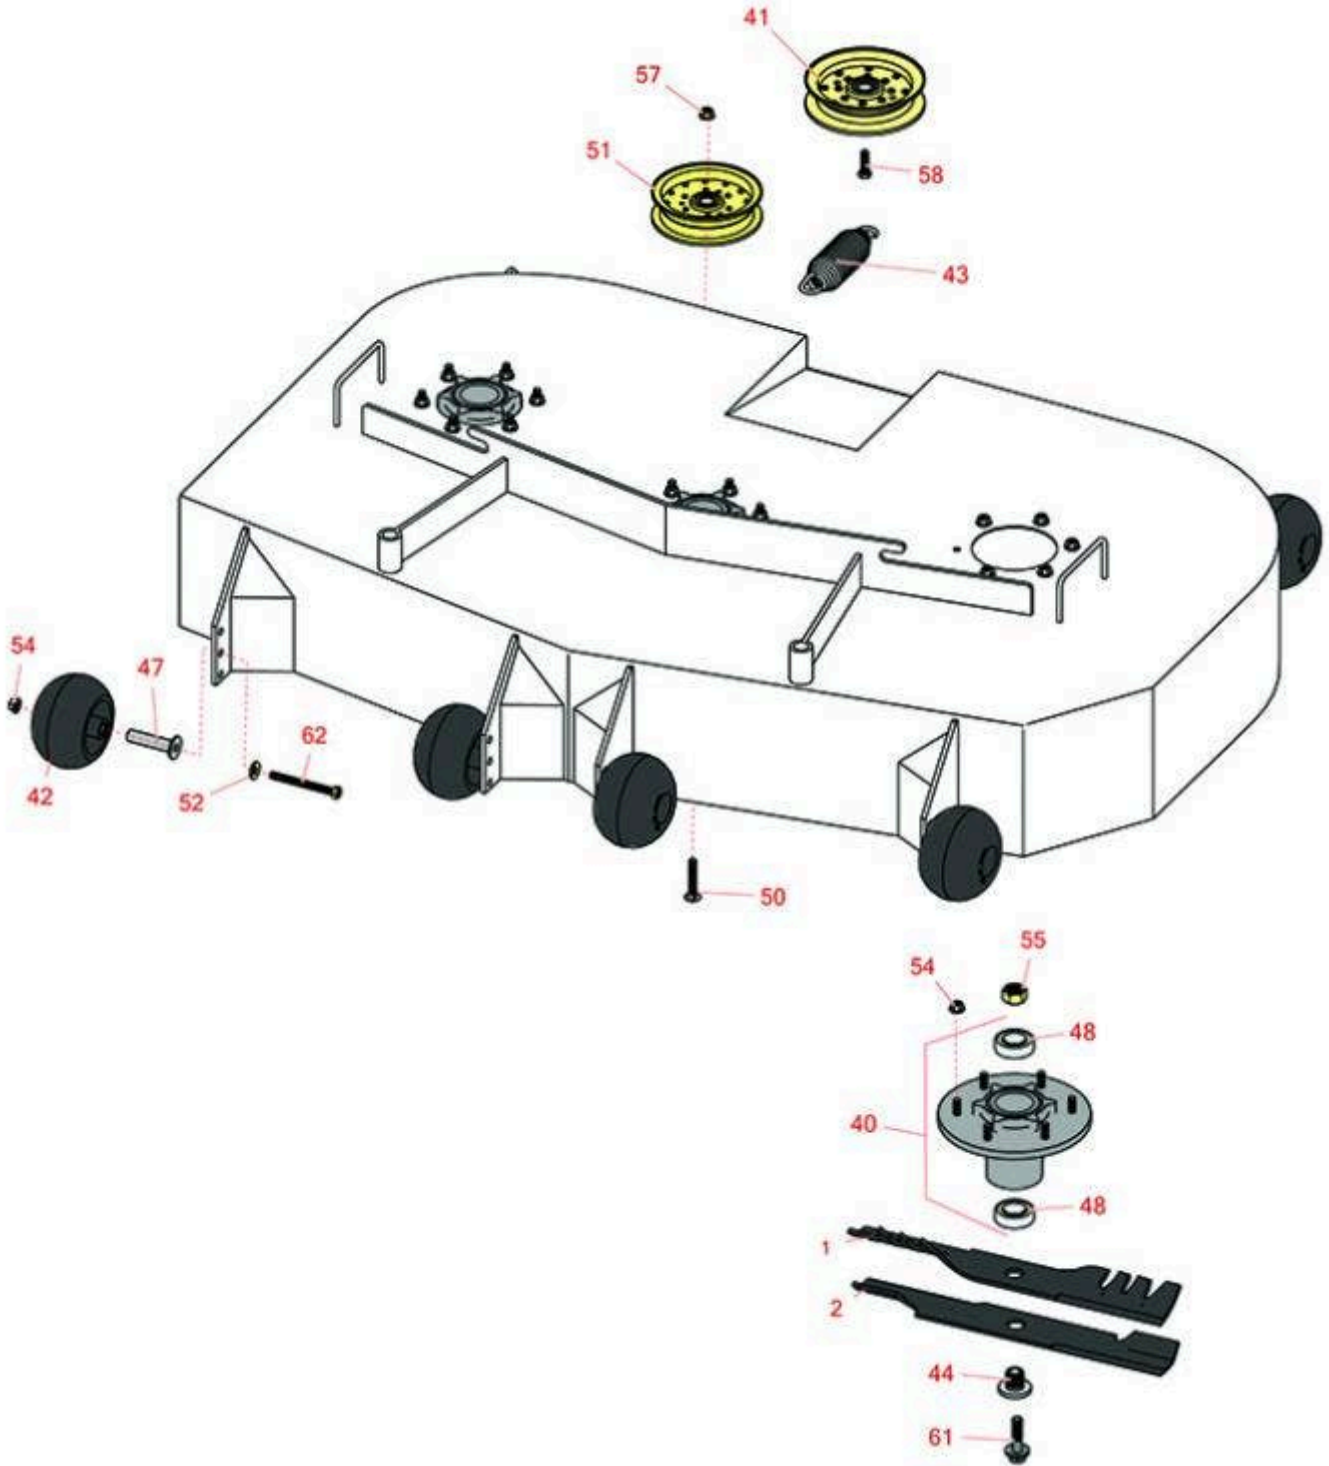

Replaces Exmark Turf Tracer S-Series Parts

Walk Behind Mower - Model TTS600GKA523E0 with 52in Deck
Deck
52in Deck

All original equipment manufacturers names and part numbers are used for identification purposes only, and we are in no way implying that our products are original equipment parts. Prices subject to change without notice.

Replaces Exmark Turf Tracer S-Series Parts

Walk Behind Mower - Model TTS600GKA523E0 with 52in
Deck
52in Deck

Item No	R&R Part No.	OEM Part No.	Description	Qty Req	Order Quantity
Rotary Blades					
1	R116-5175	116-5175	Mower Blade - 18 in Mulching	3	
1	RRB4065-1803	116-5175, 116-5175-S	Mower Blade - Mulcher 18 x 2.5in x 15/16 Mt Hole	3	
2	RRB3065-1803	103-6402, 103-6402-S, 106-6402	Mower Blade - High-Lift 18 x 2.5in x 15/16 Mt Hole	3	
Other Parts Available					
40	R116-3344	116-3344	Spindle Housing Assy	3	
41	R126-9196	126-9196	Idler Pulley - Flat	2	
42	R103-8415	103-8415	Roller - Anti Scalp	6	
43	R116-6317	116-0133, 116-6317	Spring - Extension	1	
44	R103-3037	103-3037	Splined Bushing	3	
47	R116-8131	116-8131	Axle - Roller	6	
48	R116-0720	116-0720	Bearing - Ball - Special Triple Seal	6	
50	R3231-40	3231-40	Bolt - Carriage 3/8-16 x 2 1/4	2	
51	R116-4669	116-4669	Idler Pulley - Flat	2	
<i>Tech Note: Only Available for 2018 and earlier years:</i>					
52	R98-5975	98-5975	Washer - Belleville	6	
54	R104-8301	104-8301, 109-6658	Locknut - 3/8-16 Nylon Flanged	24	
55	R116-7306	116-7306	Hex Nut - 3/4-16 with Nyloc	3	

Replaces Exmark Turf Tracer S-Series Parts

*Walk Behind Mower - Model TTS600GKA523E0 with 52in
Deck
52in Deck*

Item No	R&R Part No.	OEM Part No.	Description	Qty Req	Order Quantity
57	R32128-19	104-8301, 32128-19	Locknut - 3/8-16 Flanged Top Lock	2	
58	R400264	323-29, 323-7	Bolt - Hex HD 3/8-16 x 1-1/4	1	
61	R109-9220	109-9220	Bolt - Sems 1/2-20	3	
62	R116-9362	116-9362	Bolt - Hex HD 3/8-16 x 3 3/4 GR8 YZ	6	