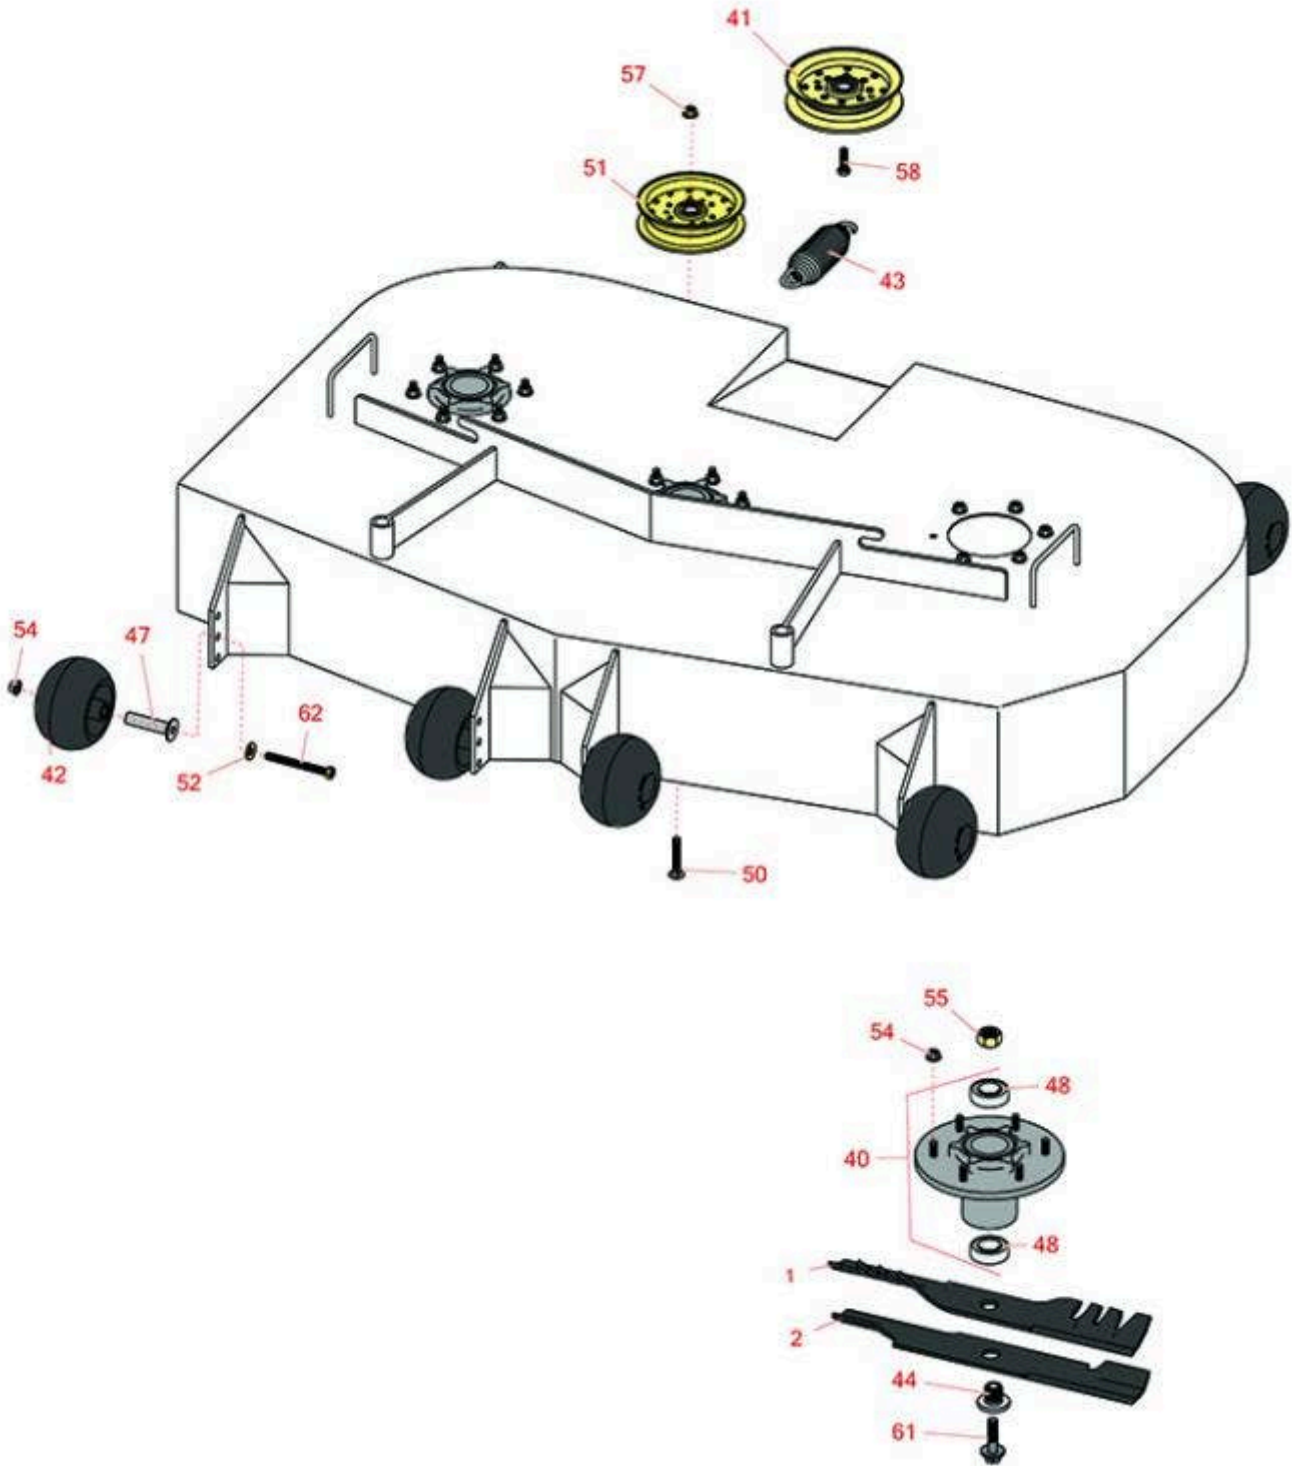

# Replaces Exmark Turf Tracer S-Series Parts

Walk Behind Mower - Model TTS541GKA52300 with 52in  
Deck  
52in Deck

All original equipment manufacturers names and part numbers are used for identification purposes only, and we are in no way implying that our products are original equipment parts. Prices subject to change without notice.

# Replaces Exmark Turf Tracer S-Series Parts

Walk Behind Mower - Model TTS541GKA52300 with 52in  
Deck  
52in Deck

Item No	R&R Part No.	OEM Part No.	Description	Qty Req	Order Quantity
<b>Rotary Blades</b>					
1	<b>R116-5175</b>	116-5175	Mower Blade - 18 in Mulching	3	
1	<b>RRB4065-1803</b>	116-5175, 116-5175-S	Mower Blade - Mulcher 18 x 2.5in x 15/16 Mt Hole	3	
2	<b>RRB3065-1803</b>	103-6402, 103-6402-S, 106-6402	Mower Blade - High-Lift 18 x 2.5in x 15/16 Mt Hole	3	
<b>Other Parts Available</b>					
40	<b>R116-3344</b>	116-3344	Spindle Housing Assy	3	
41	<b>R126-9196</b>	126-9196	Idler Pulley - Flat	2	
42	<b>R103-8415</b>	103-8415	Roller - Anti Scalp	6	
43	<b>R116-6317</b>	116-0133, 116-6317	Spring - Extension	1	
44	<b>R103-3037</b>	103-3037	Splined Bushing	3	
47	<b>R116-8131</b>	116-8131	Axle - Roller	6	
48	<b>R116-0720</b>	116-0720	Bearing - Ball - Special Triple Seal	6	
50	<b>R3231-40</b>	3231-40	Bolt - Carriage 3/8-16 x 2 1/4	2	
51	<b>R116-4669</b>	116-4669	Idler Pulley - Flat	2	
<i>Tech Note: Only Available for 2018 and earlier years:</i>					
52	<b>R98-5975</b>	98-5975	Washer - Belleville	6	
54	<b>R104-8301</b>	104-8301, 109-6658	Locknut - 3/8-16 Nylon Flanged	24	
55	<b>R116-7306</b>	116-7306	Hex Nut - 3/4-16 with Nyloc	3	