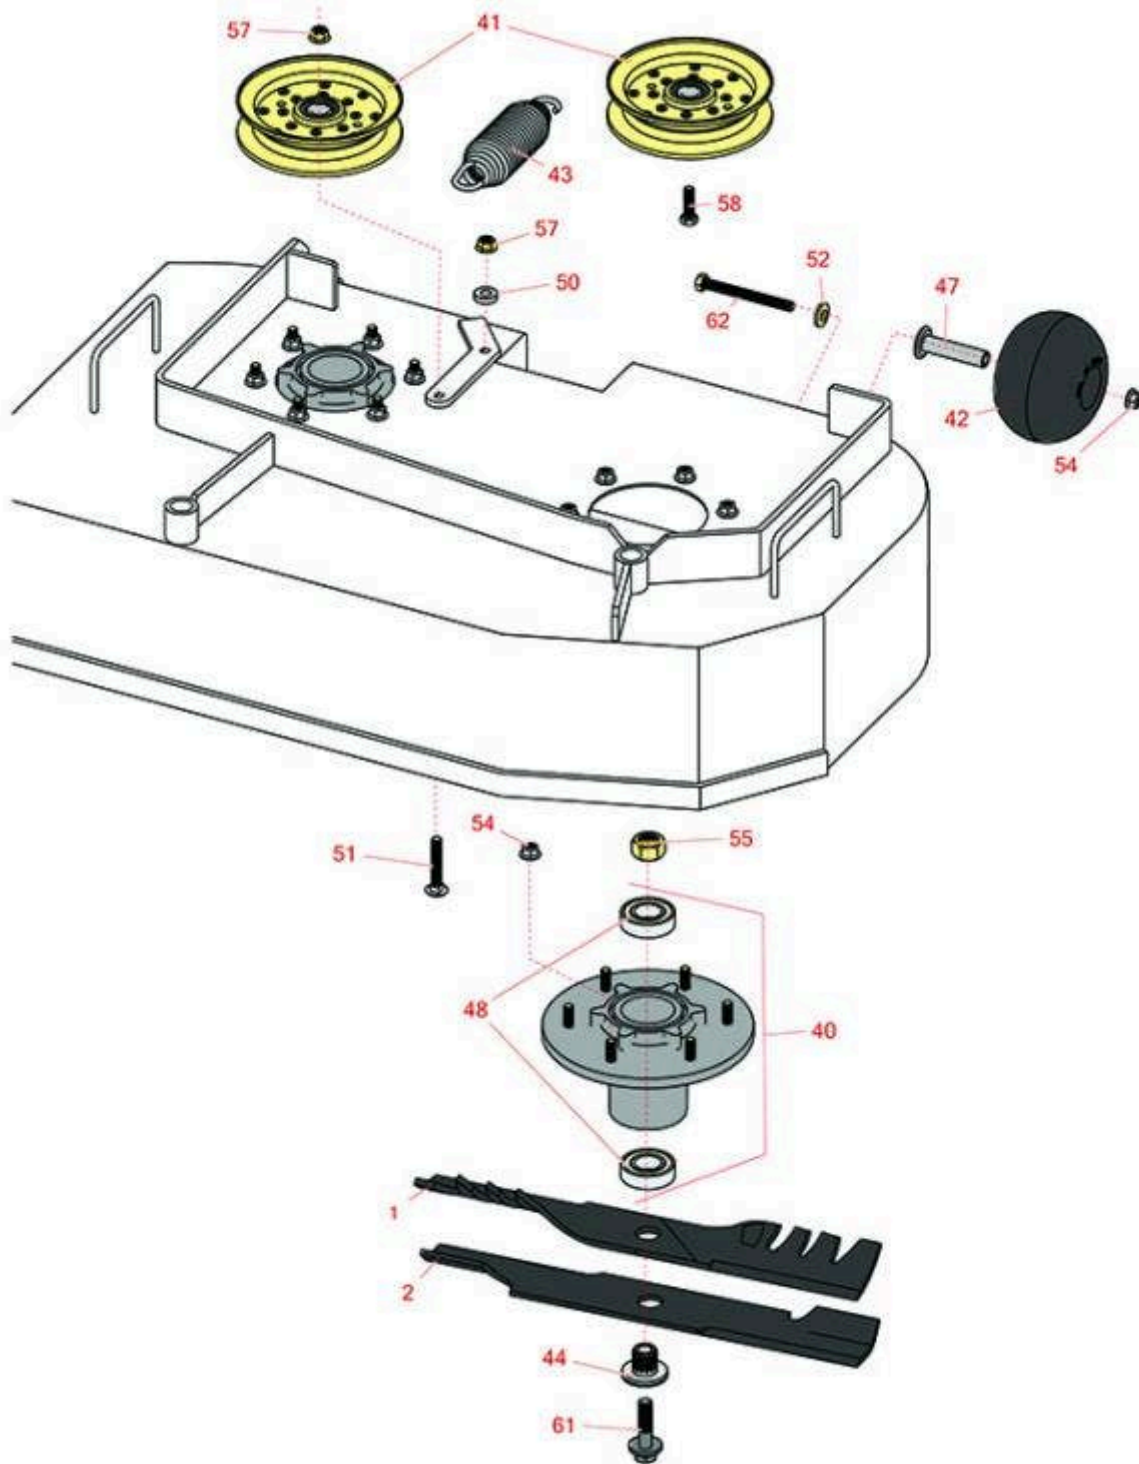

# Replaces Exmark Turf Tracer S-Series Parts

Walk Behind Mower - Model TTS481CKA36300 with 36in  
Deck  
36in Deck

All original equipment manufacturers names and part numbers are used for identification purposes only, and we are in no way implying that our products are original equipment parts. Prices subject to change without notice.

# Replaces Exmark Turf Tracer S-Series Parts

Walk Behind Mower - Model TTS481CKA36300 with 36in  
Deck  
36in Deck

Item No	R&R Part No.	OEM Part No.	Description	Qty Req	Order Quantity
<b>Rotary Blades</b>					
1	<b>R116-5175</b>	116-5175	Mower Blade - 18 in Mulching	2	
1	<b>RRB4065-1803</b>	116-5175, 116-5175-S	Mower Blade - Mulcher 18 x 2.5in x 15/16 Mt Hole	2	
2	<b>RRB3065-1803</b>	103-6402, 103-6402-S, 106-6402	Mower Blade - High-Lift 18 x 2.5in x 15/16 Mt Hole	2	
<b>Other Parts Available</b>					
40	<b>R116-3344</b>	116-3344	Spindle Housing Assy	2	
41	<b>R126-9196</b>	126-9196	Idler Pulley - Flat	2	
42	<b>R103-8415</b>	103-8415	Roller - Anti Scalp	1	
43	<b>R116-6317</b>	116-0133, 116-6317	Spring - Extension	1	
44	<b>R103-3037</b>	103-3037	Splined Bushing	2	
47	<b>R116-8131</b>	116-8131	Axle - Roller	1	
48	<b>R116-0720</b>	116-0720	Bearing - Ball - Special Triple Seal	4	
50	<b>R5-0652</b>	5-0652	Spacer	1	
51	<b>R3231-7</b>	3231-7	Bolt - Carriage 3/8-16 x 2-1/4	1	
52	<b>R98-5975</b>	98-5975	Washer - Belleville	1	
54	<b>R104-8301</b>	104-8301, 109-6658	Locknut - 3/8-16 Nylon Flanged	13	
55	<b>R116-7306</b>	116-7306	Hex Nut - 3/4-16 with Nyloc	2	
57	<b>R32128-19</b>	104-8301, 32128-19	Locknut - 3/8-16 Flanged Top Lock	2	

# Replaces Exmark Turf Tracer S-Series Parts

*Walk Behind Mower - Model TTS481CKA36300 with 36in  
Deck  
36in Deck*

Item No	R&R Part No.	OEM Part No.	Description	Qty Req	Order Quantity
58	<b>R400264</b>	323-29, 323-7	Bolt - Hex HD 3/8-16 x 1-1/4	1	
61	<b>R109-9220</b>	109-9220	Bolt - Sems 1/2-20	2	
62	<b>R116-9362</b>	116-9362	Bolt - Hex HD 3/8-16 x 3 3/4 GR8 YZ	1	